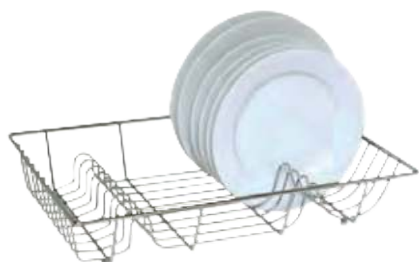

CLASSIC
CHROME

Flat Plate Drainer

*Egouttoir Vaisselle
Ecurridor Plano*

Code	Size
WI93FPD	48x30x10cm 19x12x4"