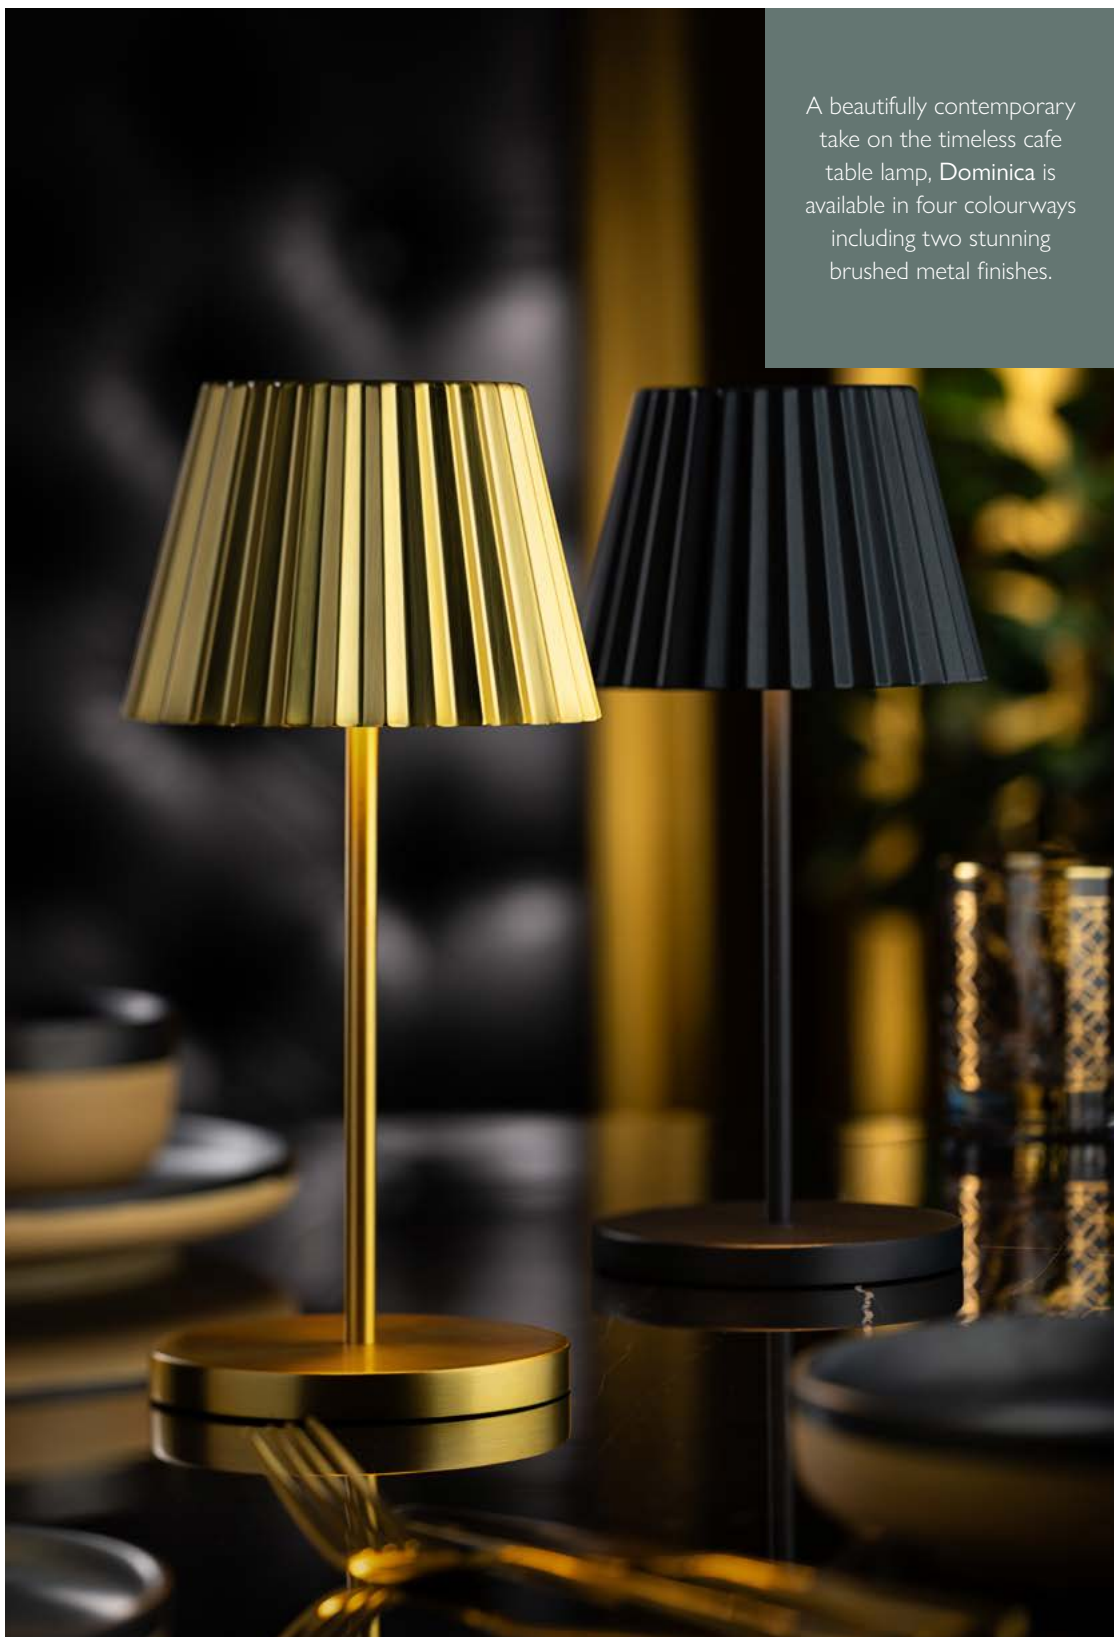

A beautifully contemporary take on the timeless cafe table lamp, Dominica is available in four colourways including two stunning brushed metal finishes.