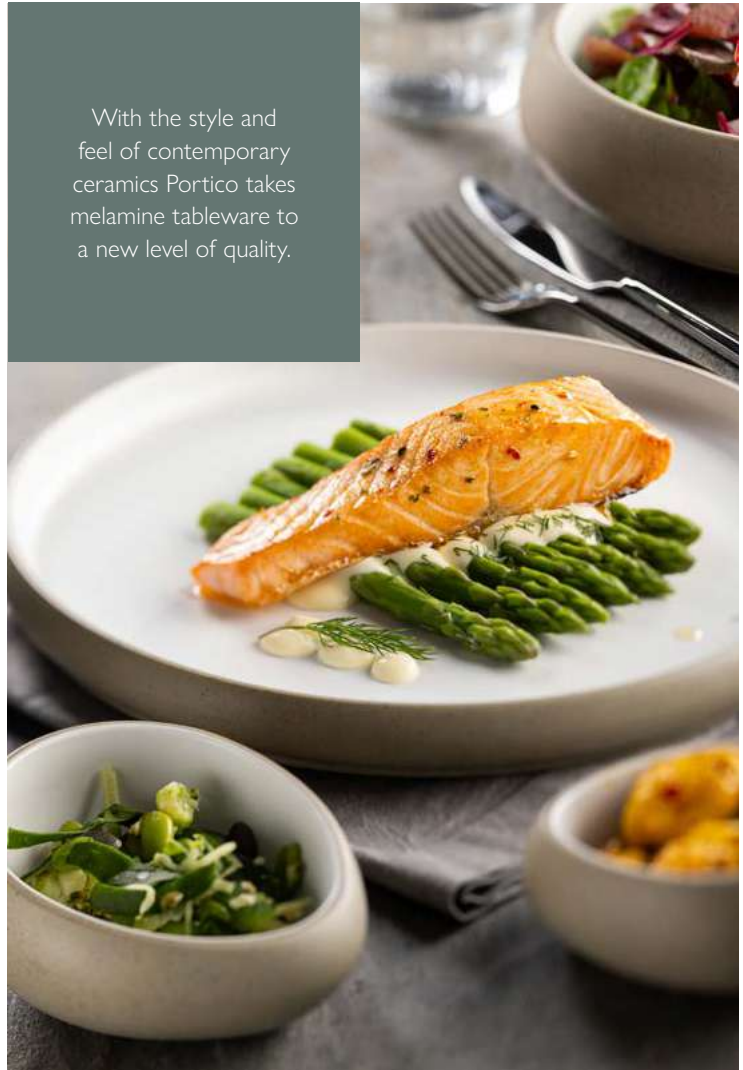

With the style and feel of contemporary ceramics Portico takes melamine tableware to a new level of quality.

new

Portico Bowls

CT5209 5.5" (14.5cm) Box of 6
CT5210 7" (18cm) Box of 6