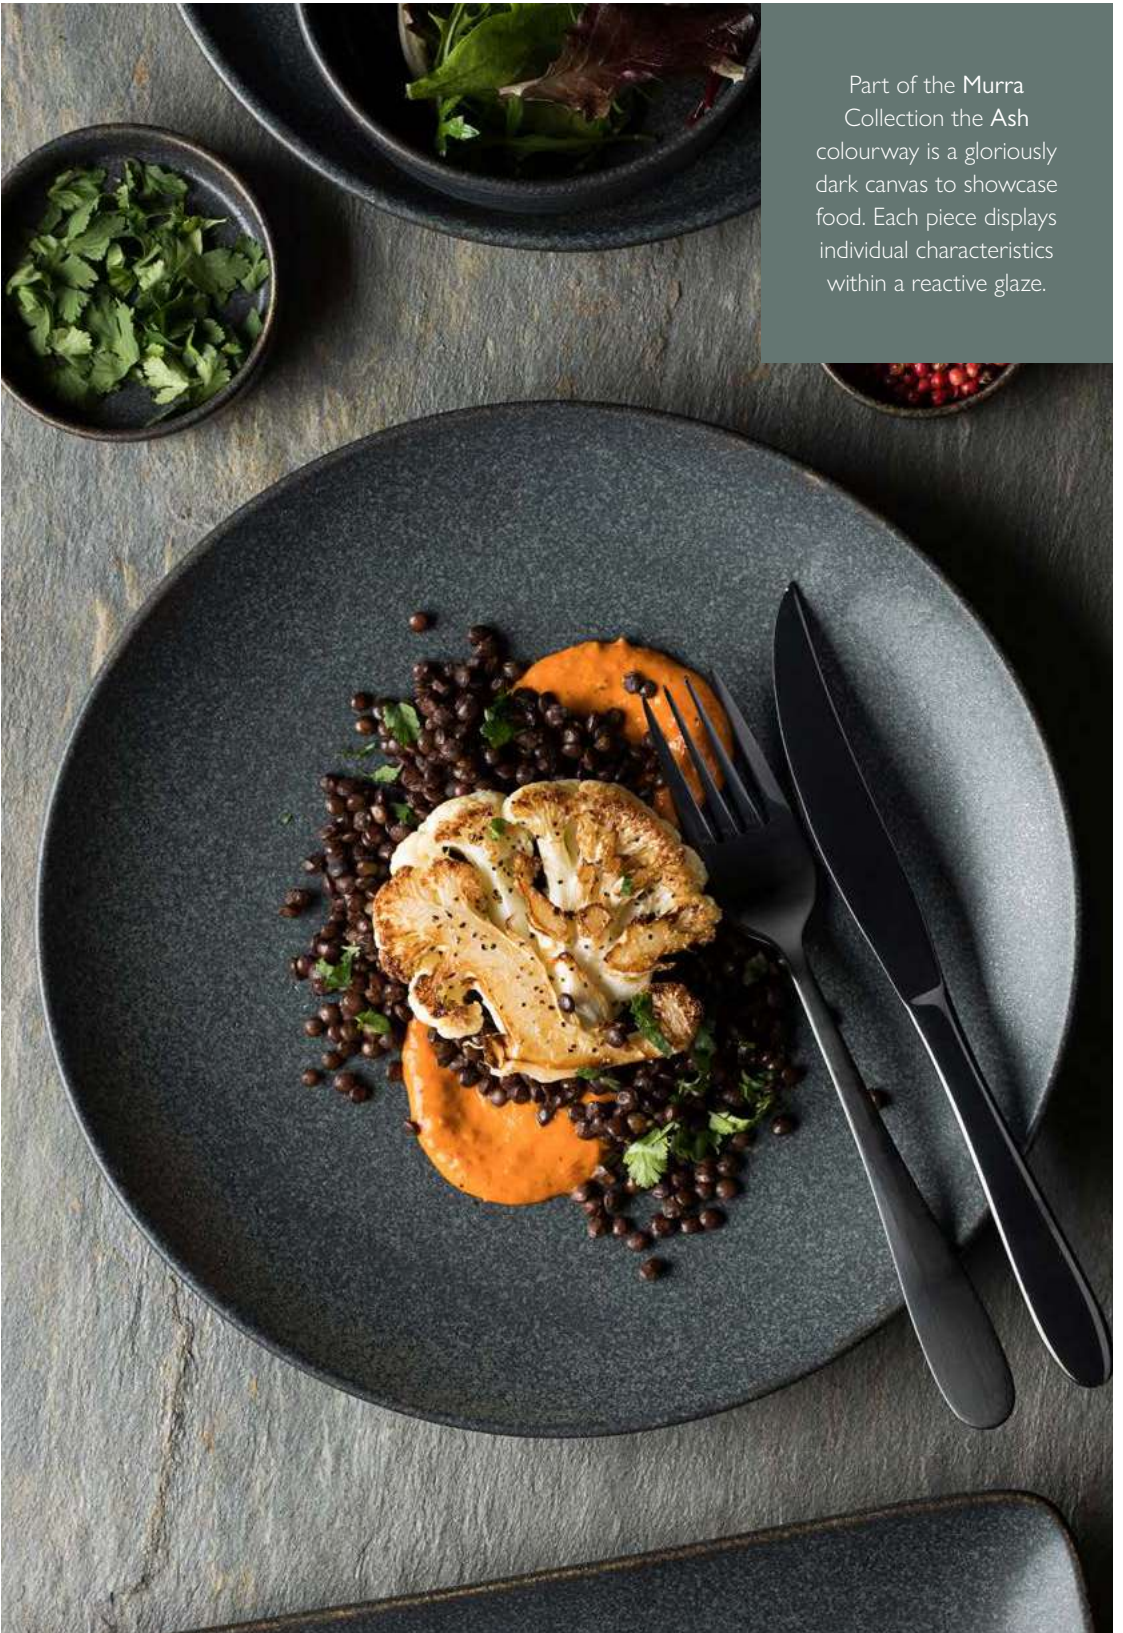

Part of the Murra Collection the Ash colourway is a gloriously dark canvas to showcase food. Each piece displays individual characteristics within a reactive glaze.