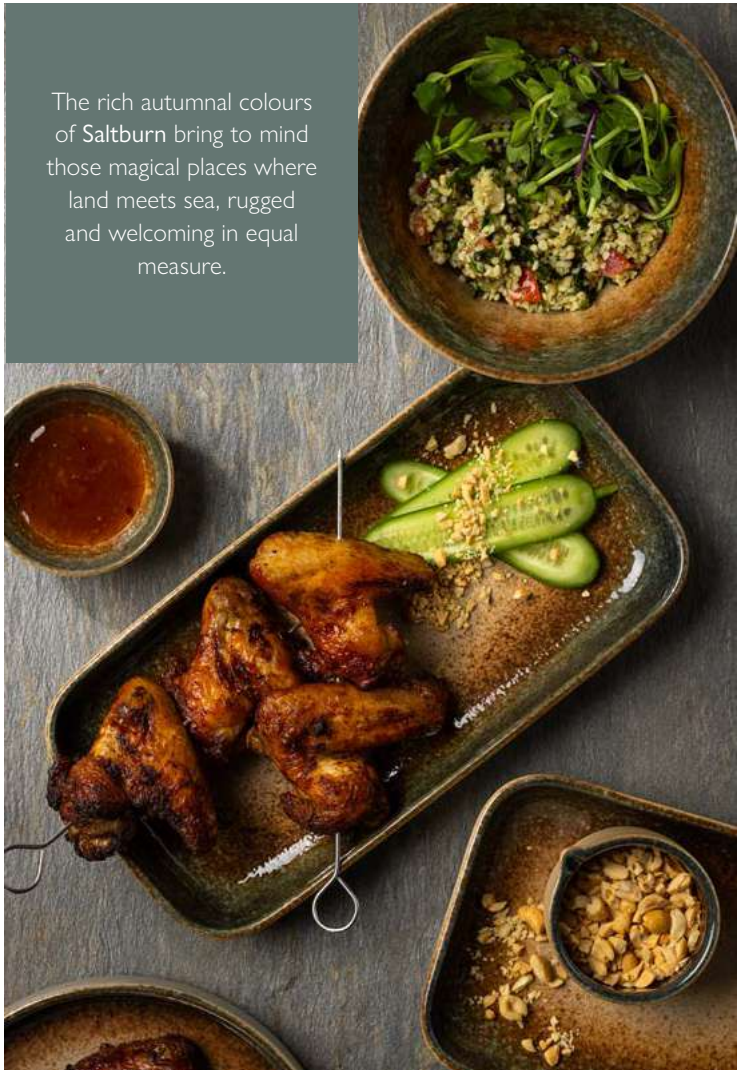

Saltburn Bowl
CT7522 6.5" (16cm) Box of 6

The rich autumnal colours of Saltburn bring to mind those magical places where land meets sea, rugged and welcoming in equal measure.

Vitrified Porcelain **SALTBURN**