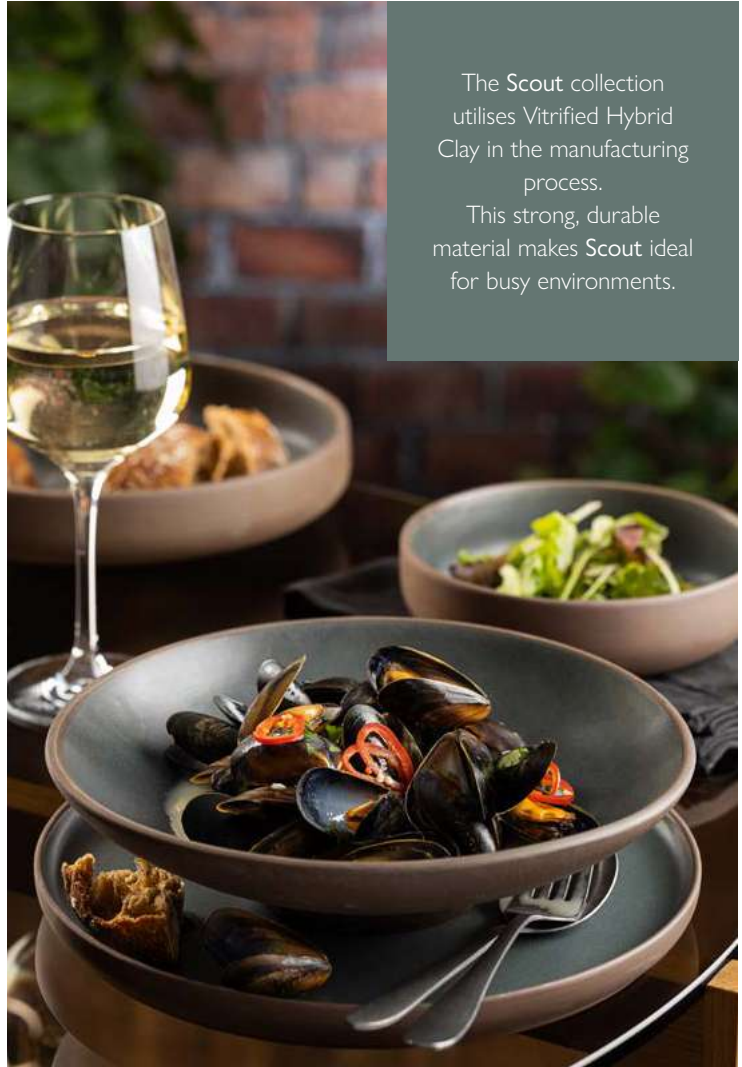

Scout Plate

CT8207 10.5" (26.5cm) Box of 6

Scout Plate

CT8208 8" (20.5cm) Box of 6

Scout Dip Pot

CT8211 1.25oz (4cl) Box of 12

Scout Mug

CT8212 12oz (34cl) Box of 6