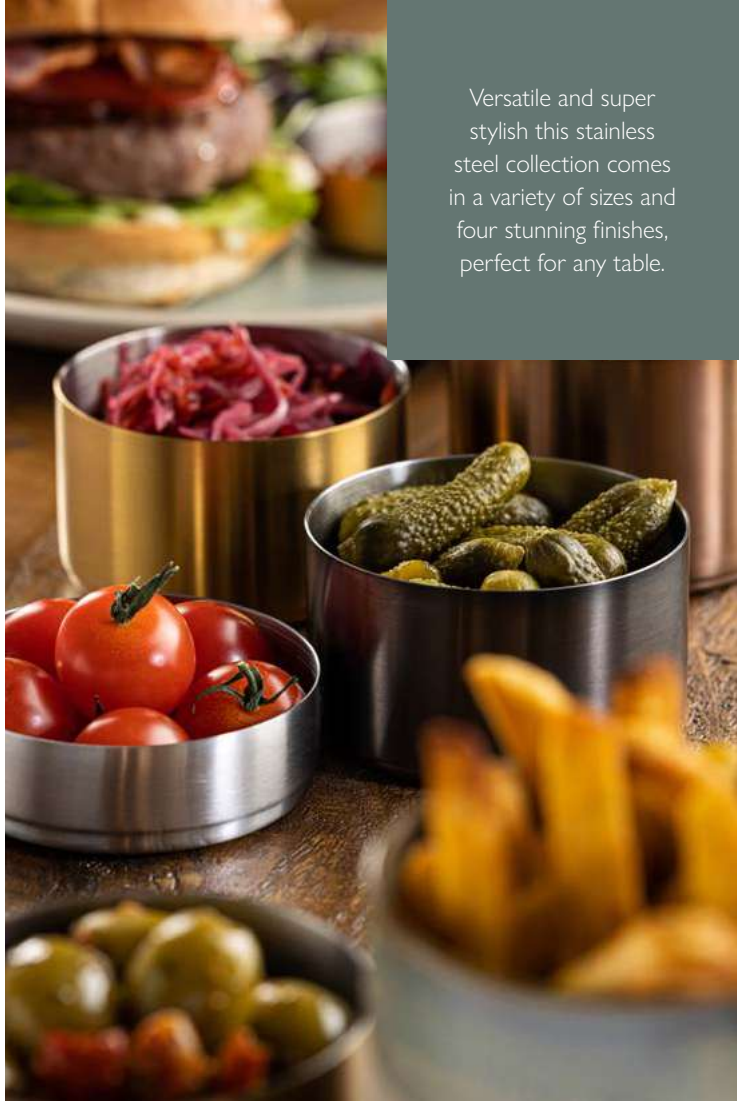

F92115 4oz (12cl) Box of 6

Pourer Brushed Gold

F92119 9oz (26cl) Box of 6

Bowl Brushed Gold

F92126 5.5" (14cm) Box of 6

Plate Brushed Gold

F92122 9" (23cm) Box of 6

Versatile and super stylish this stainless steel collection comes in a variety of sizes and four stunning finishes, perfect for any table.