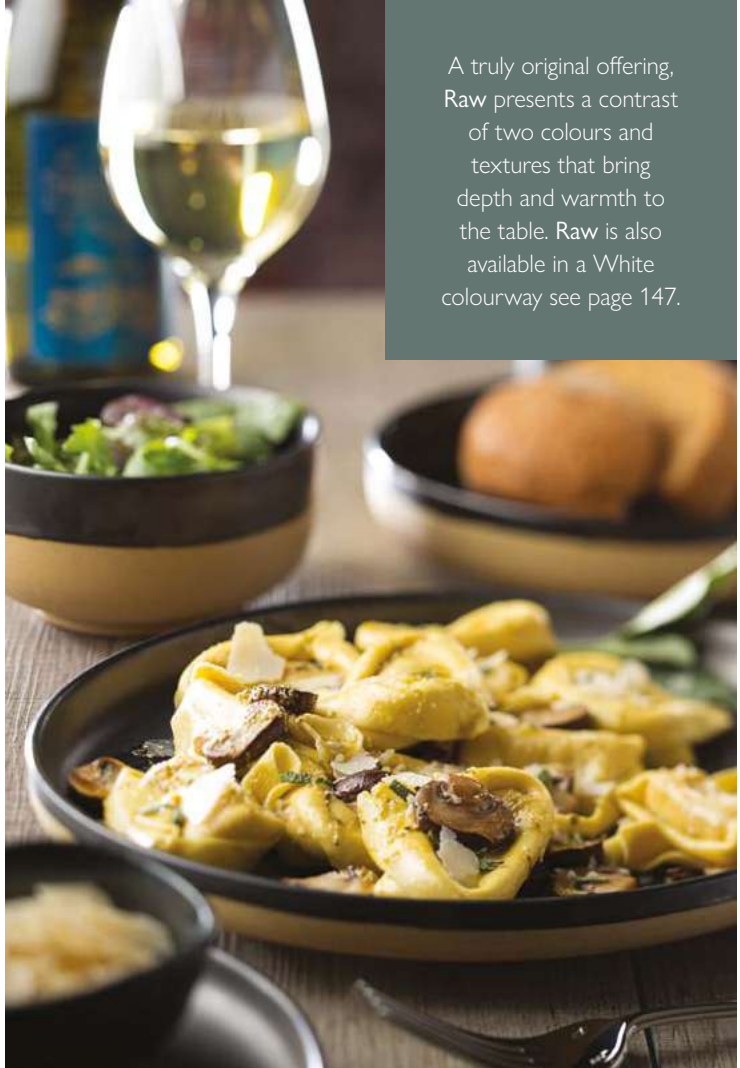

Umbra Sauce Pot
CT9095 4" (10cm) 4oz (12cl) Box of 6

A truly original offering, Raw presents a contrast of two colours and textures that bring depth and warmth to the table. Raw is also available in a White colourway see page 147.

MOONSTONE Vitrified Porcelain