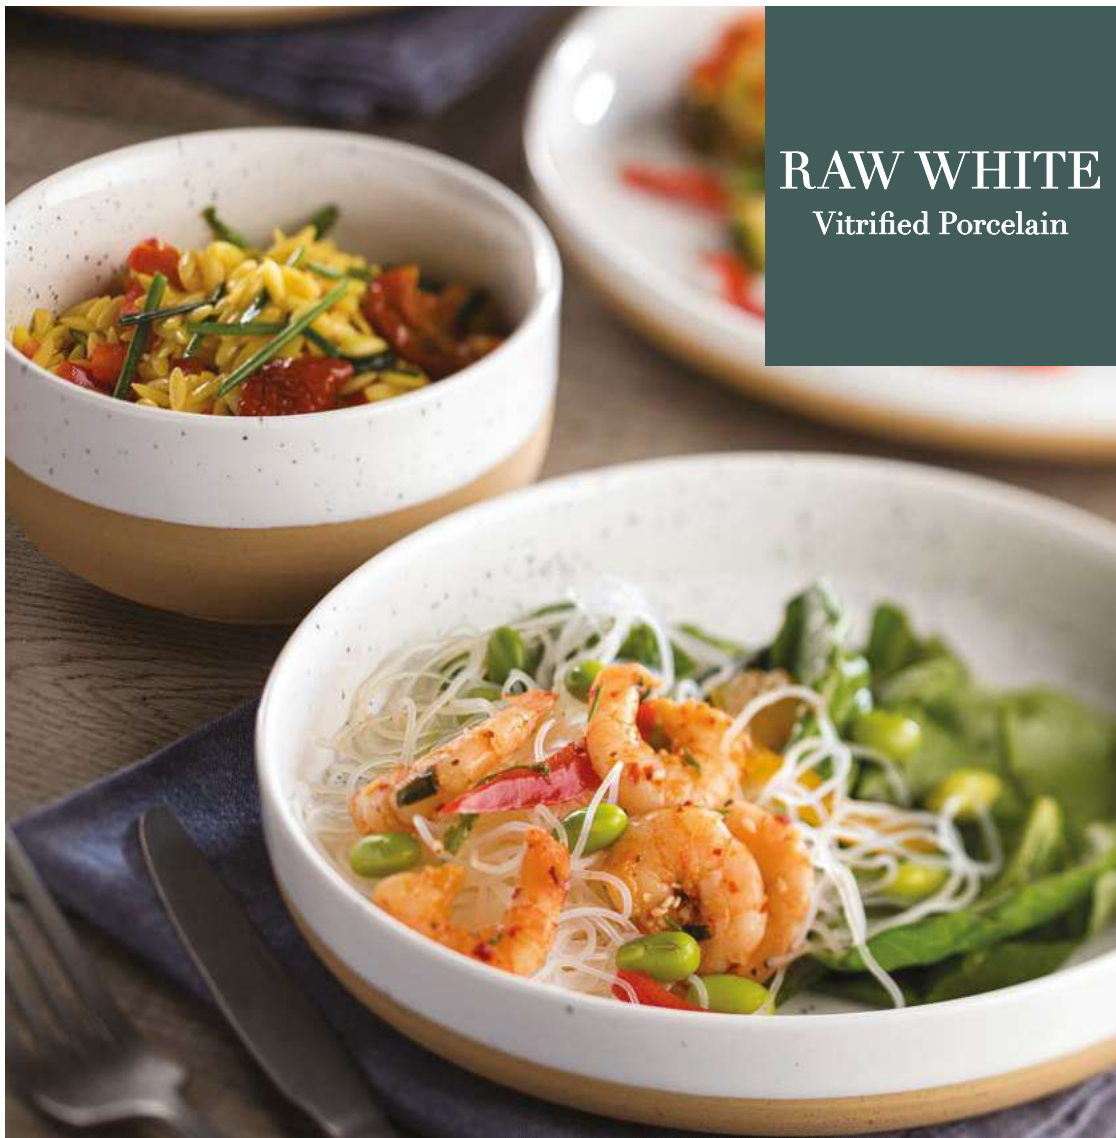

RAW WHITE

Vitrified Porcelain

5
YEAR

Raw White Plate
CT7106 10" (25.5cm) Box of 6