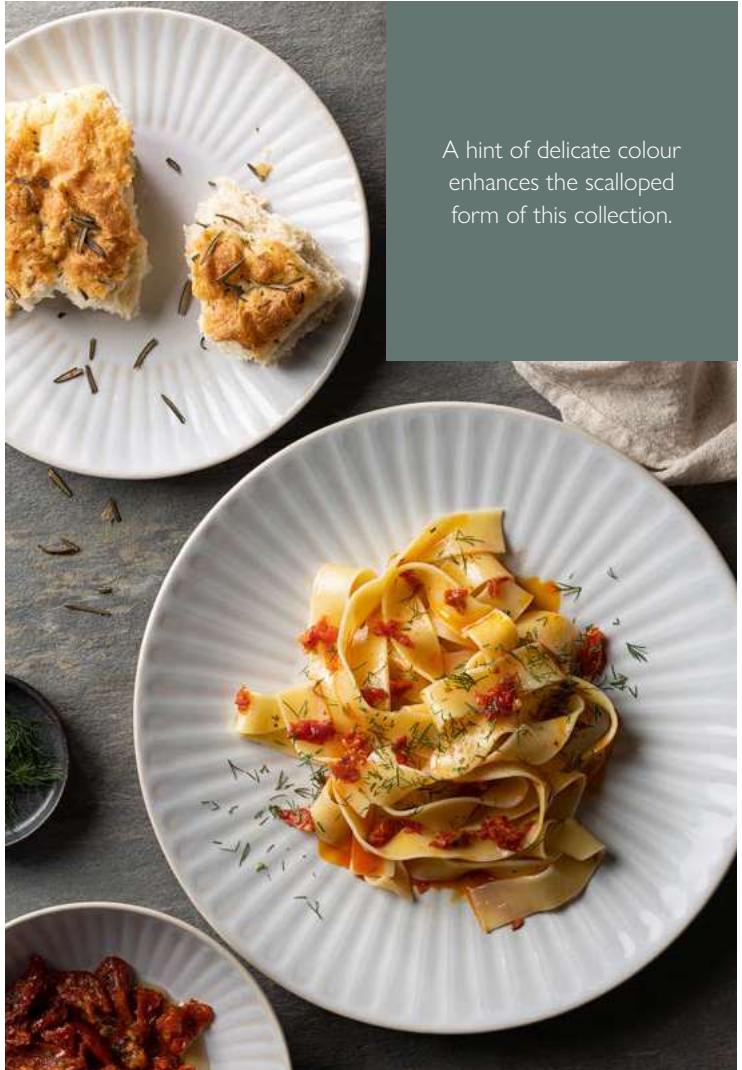

VENUS Superior Stoneware

A hint of delicate colour enhances the scalloped form of this collection.