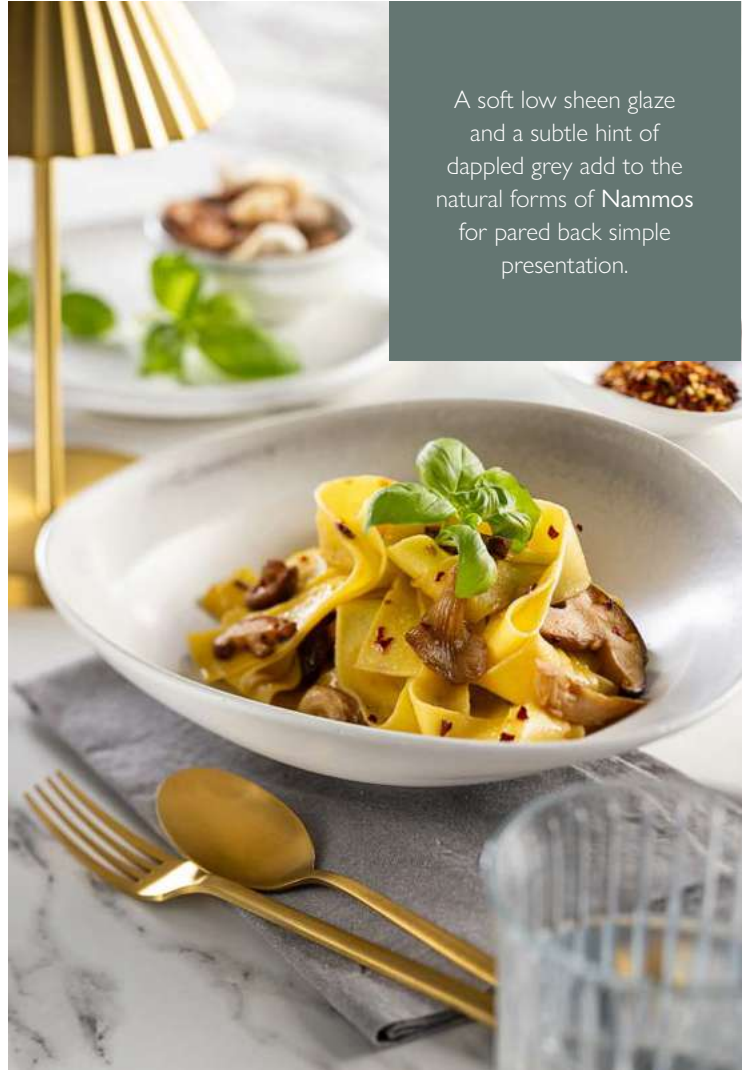

A soft low sheen glaze and a subtle hint of dappled grey add to the natural forms of Nammos for pared back simple presentation.

new