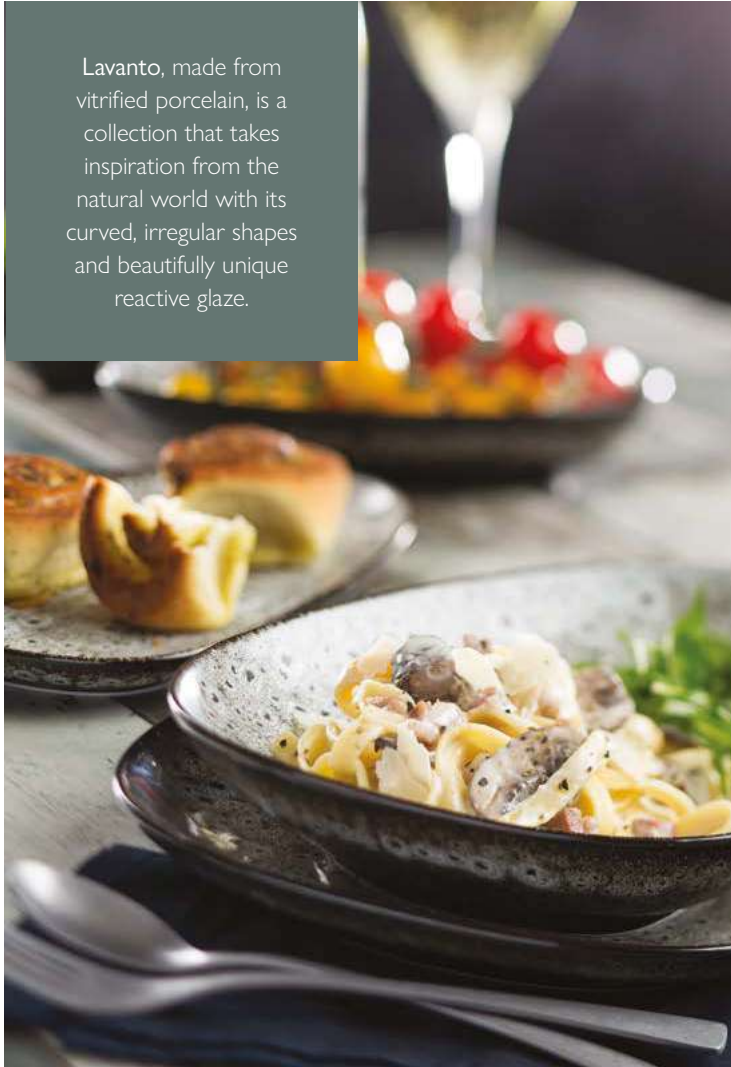

5
YEAR

Allium Sand Plate
CT5000 10.5" (27cm) Box of 6

5
YEAR

Allium Sand Plate
CT5002 8.5 (21cm) Box of 6

LAVANTO Vitrified Porcelain

Lavanto, made from vitrified porcelain, is a collection that takes inspiration from the natural world with its curved, irregular shapes and beautifully unique reactive glaze.