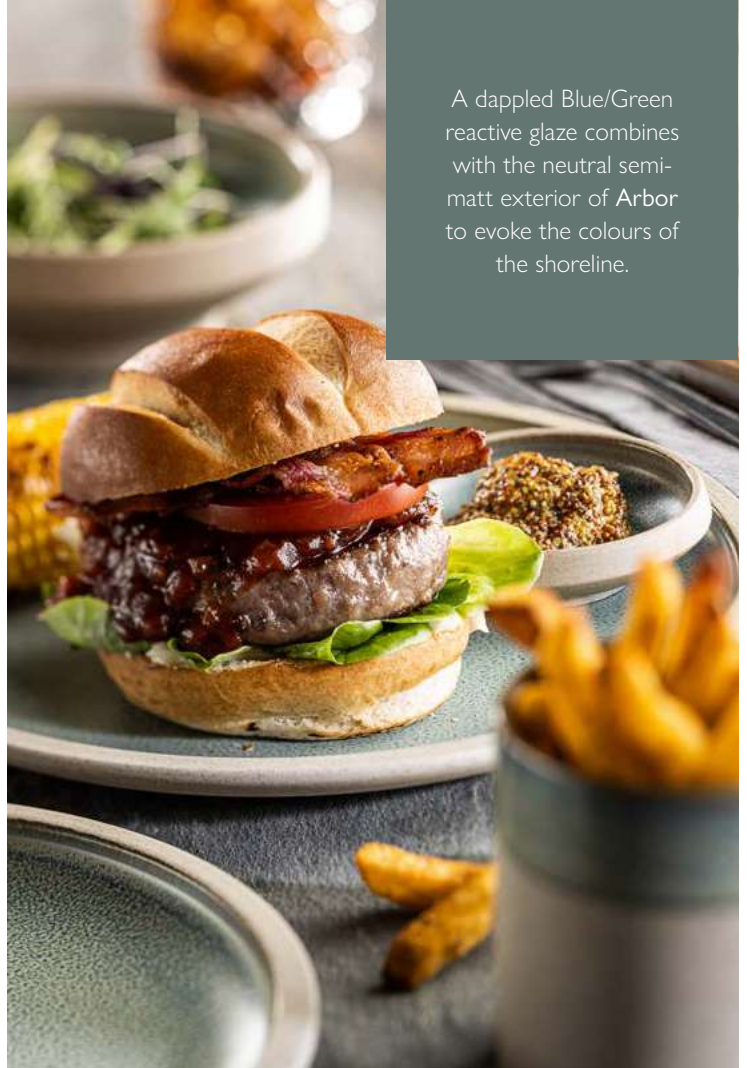

5 YEAR

Arbor Plate
CT7634 8.25" (21cm) Box of 6

5 YEAR

Arbor Plate
CT7633 10" (25.5cm) Box of 6

5 YEAR

Arbor Plate
CT7632 11" (28cm) Box of 6

A dappled Blue/Green reactive glaze combines with the neutral semi-matt exterior of Arbor to evoke the colours of the shoreline.