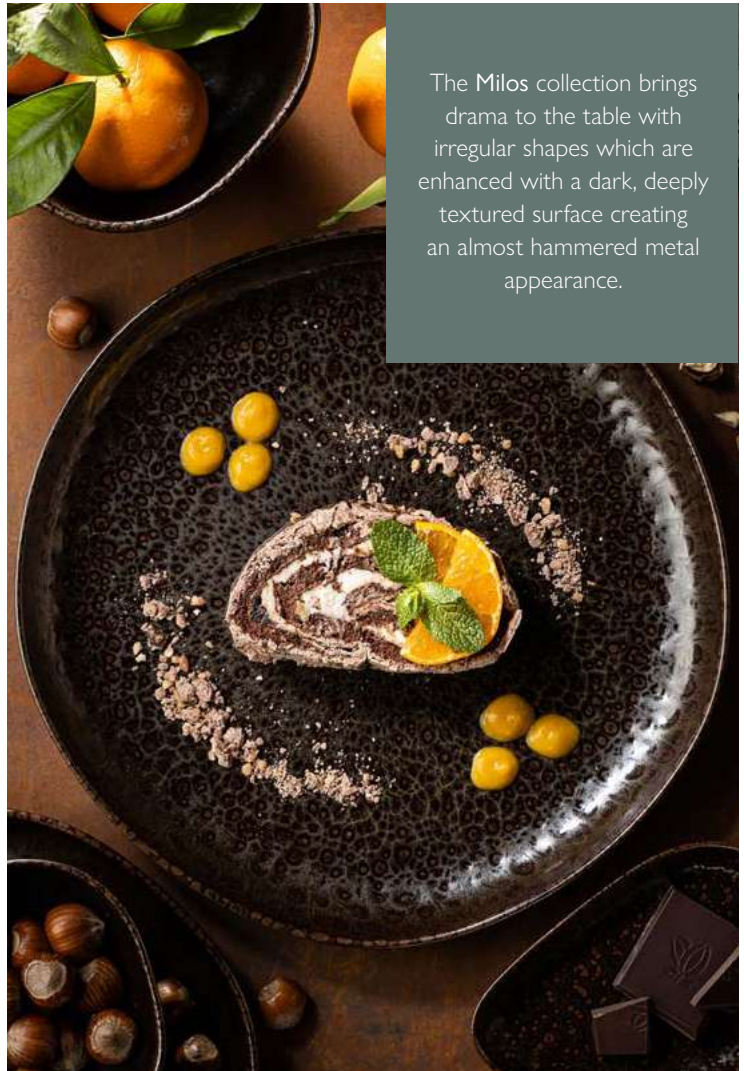

The Milos collection brings drama to the table with irregular shapes which are enhanced with a dark, deeply textured surface creating an almost hammered metal appearance.