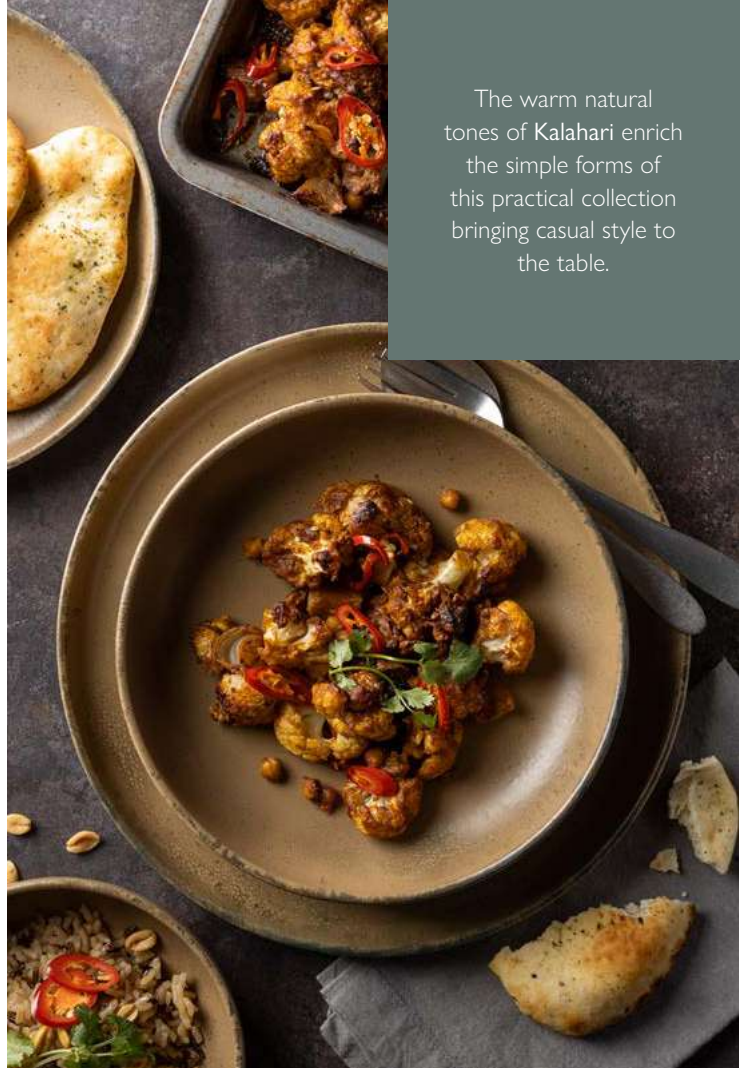

Dusky Dish
CT2101 3.7" (9cm) Box of 6

Kalahari Coupe Plate
CT9273 7" (17.5cm) Box of 6

Kalahari Coupe Plate
CT9272 8.5" (22cm) Box of 6

Kalahari Coupe Plate
CT9271 11" (28cm) Box of 6

Kalahari Platter
CT9270 13" (33cm) Box of 24