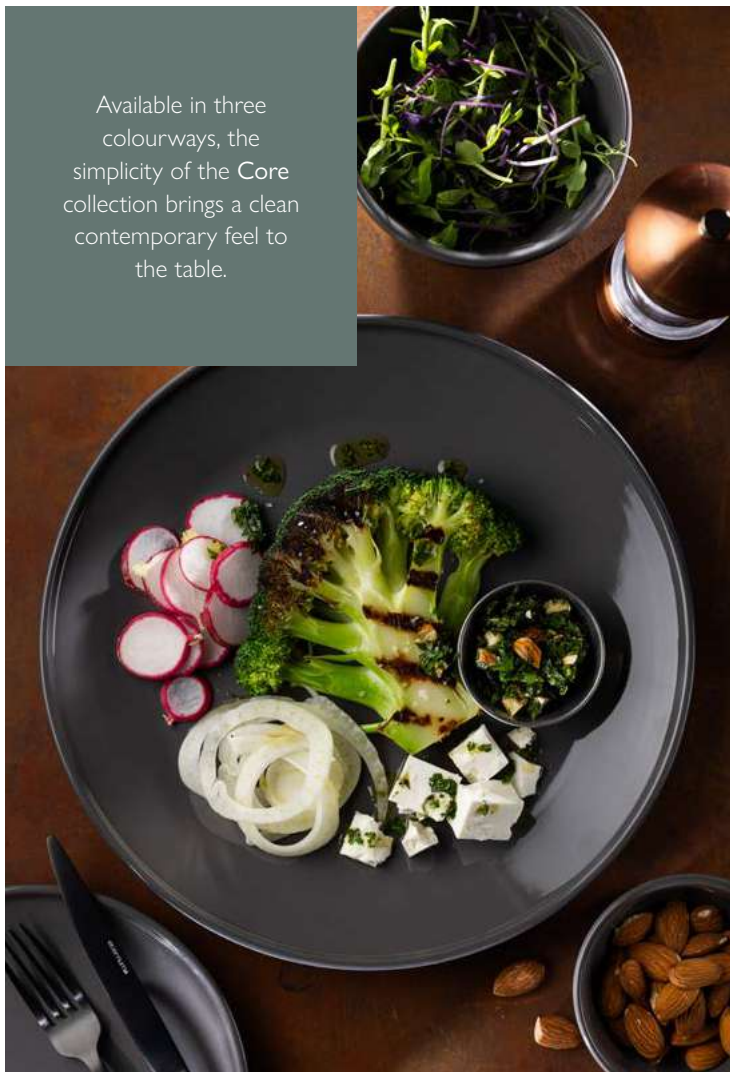

CORE SLATE Superior Stoneware new

new

Core Slate Dip Pot
CT5715 3.75" (9.5cm) Box of 12

new

Core Slate Bowls
CT5714 4.75" (12cm) Box of 12
CT5713 6" (15cm) Box of 6

new

Core Slate Bowl
CT5712 8" (20.5cm) Box of 6