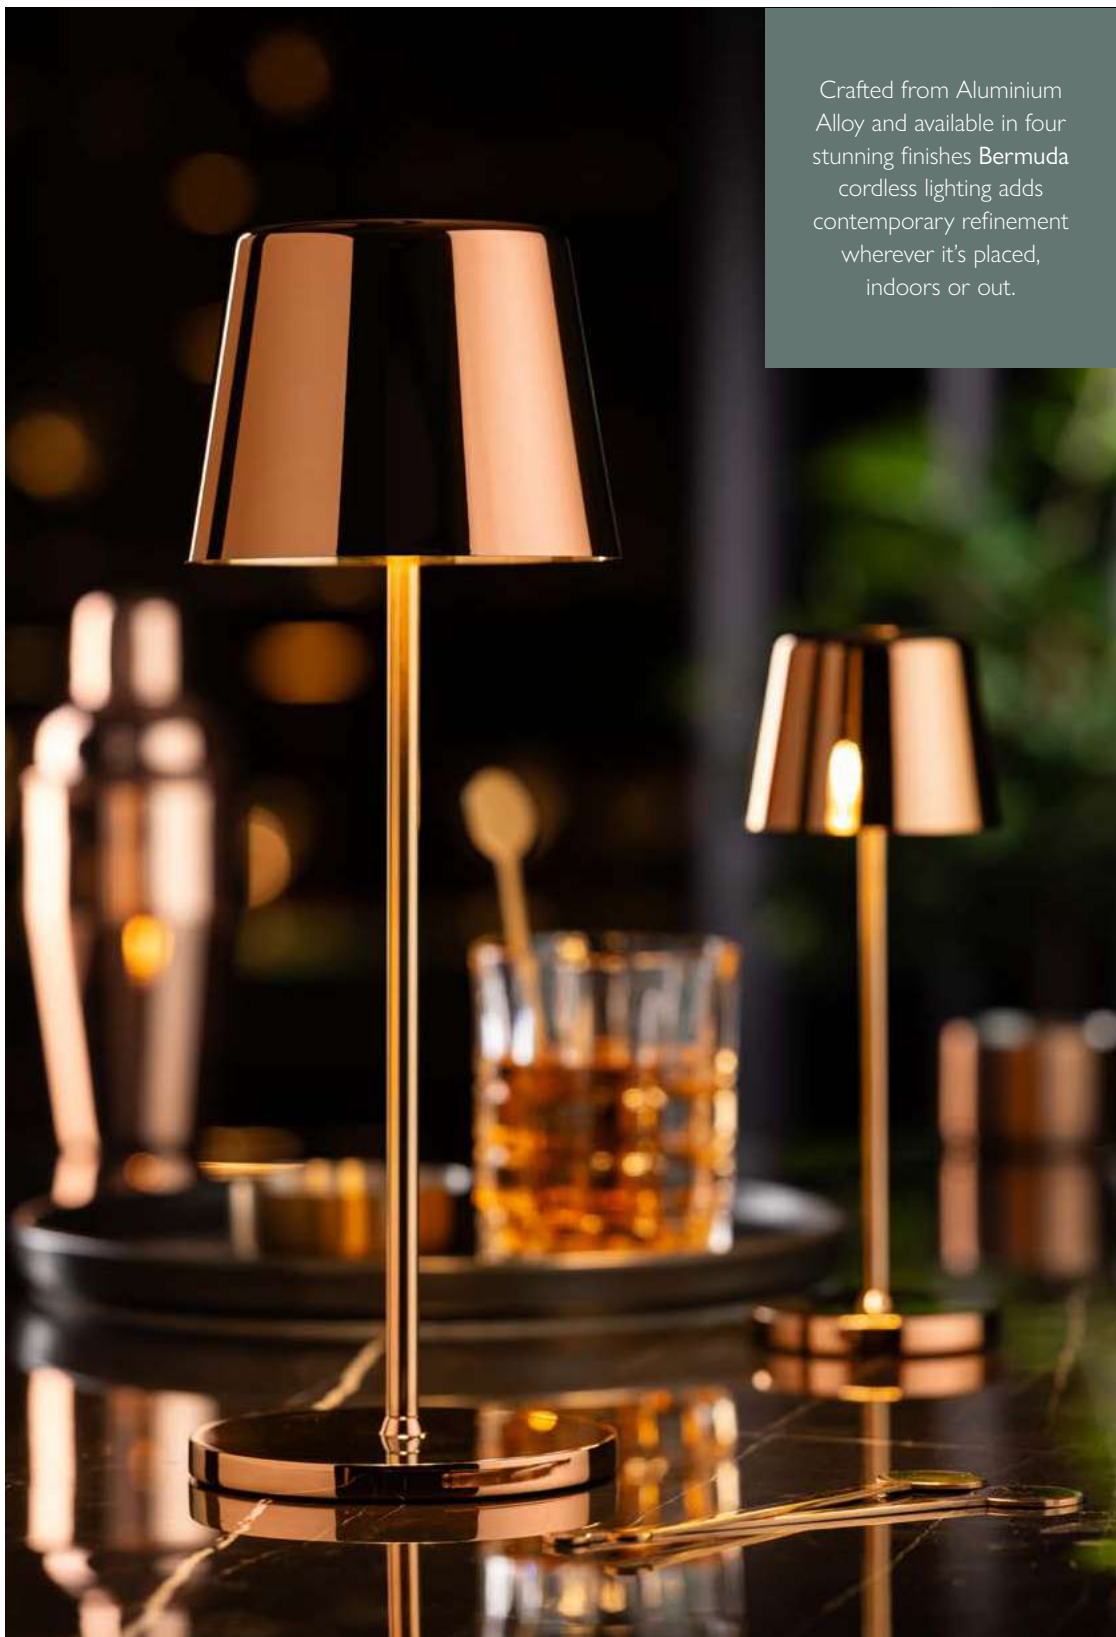

Crafted from Aluminium Alloy and available in four stunning finishes Bermuda cordless lighting adds contemporary refinement wherever it's placed, indoors or out.