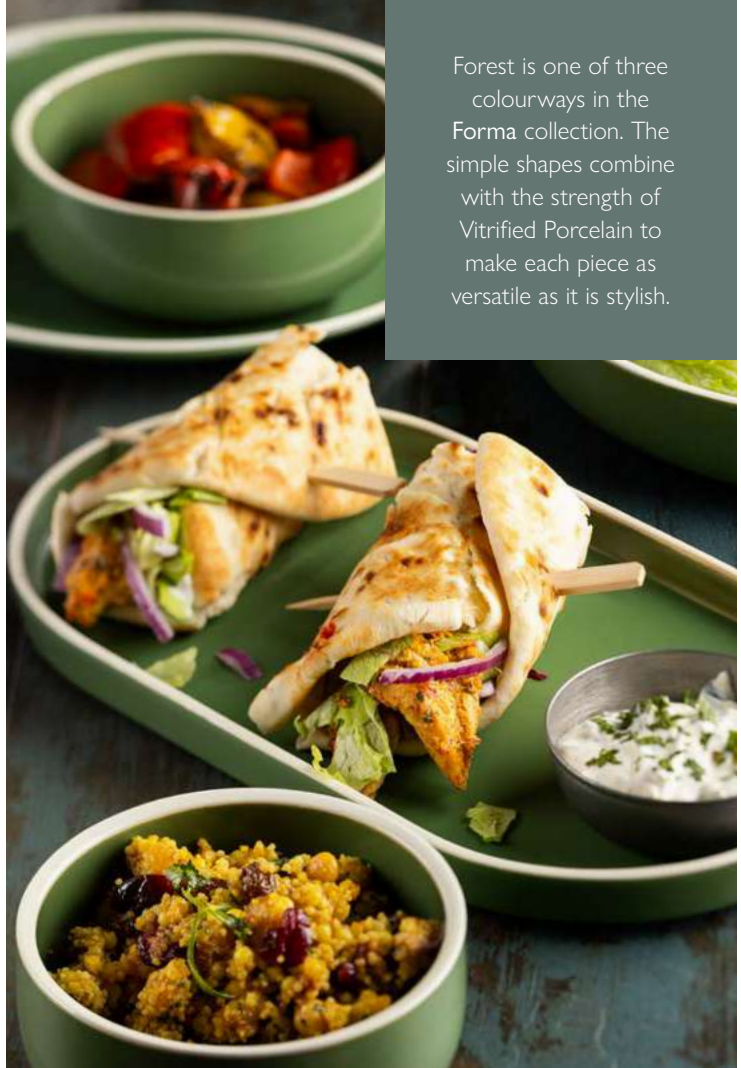

new

Forma Forest Bowls
CT5805 7" (17.5cm) Box of 6
CT5804 9.5" (24cm) Box of 6

new

Forma Forest Platter
CT5809 12.25 x 7" (31 x 17.5cm) Box of 6

new

Forma Forest Plate
CT5803 10.5" (26.5cm) Box of 6

Forest is one of three colourways in the Forma collection. The simple shapes combine with the strength of Vitrified Porcelain to make each piece as versatile as it is stylish.