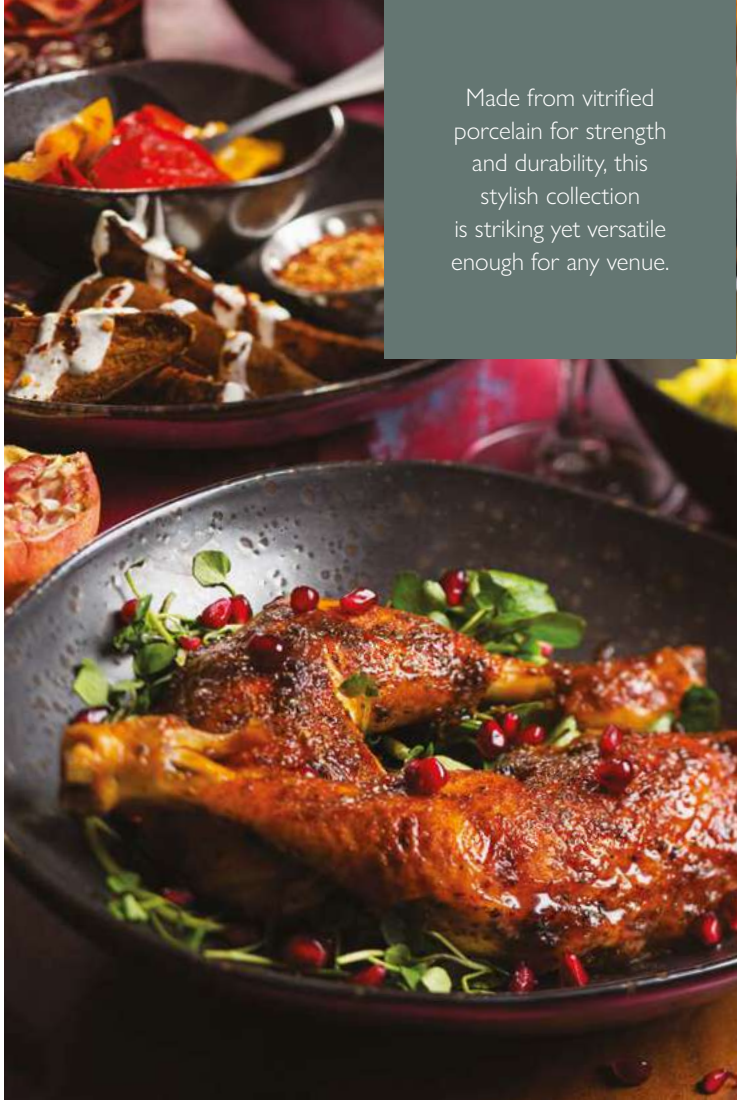

Nero Salad Bowl
CT1033 9" (23cm) Box of 6
CT1031 6.5" (16.5cm) Box of 6

Made from vitrified porcelain for strength and durability, this stylish collection is striking yet versatile enough for any venue.