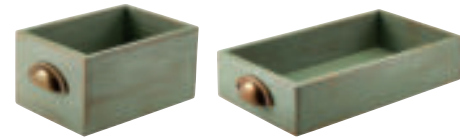

Green Wash

Code	GN	Size (L x W x H)	MOQ	Pack	Each
WDD-2115GR	-	21.5 x 15 x 11cm	1	6	£30.54
WDD-3218GR	GN 1/3	32.5 x 18.7 x 7cm	1	6	£34.60

- Perfect for food displays or table service.
- Feature attractive brass cup handles for an authentically vintage look.
- For Greaseproof Paper - See pages 223 - 226