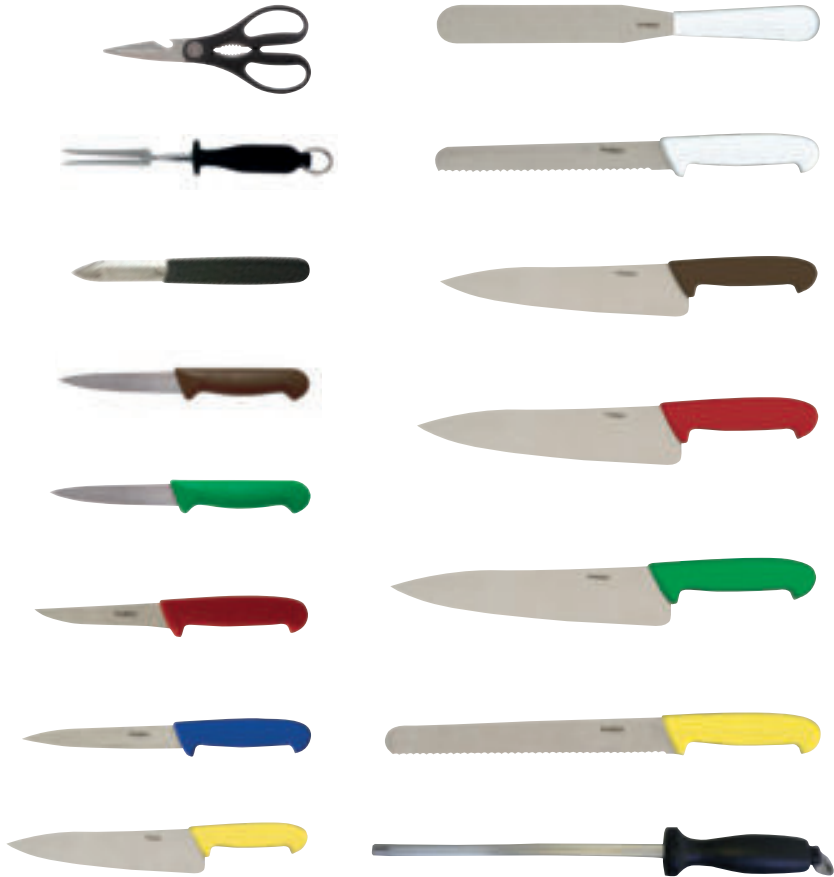

15 Piece Deluxe Knife Set

Code	Description	MOQ	Pack	Each
KCASECOL15	Set includes: K-C10, K-C8, K-C6, K-F6, K-BN5, K-PT8, K-U10SER, K-T4SER, K-P3, K-T2, K-FK6, SCIS7, K-ST12, K-BR8, K-S10SER & K-CASE16	1	4	£141.68

- 15 piece Colour-Coded Knife Set & heavy-duty Knife Case.
- This item is assembled from components in-house, for latest availability please call **01322 443143** or email: customersupport@nevilleuk.com