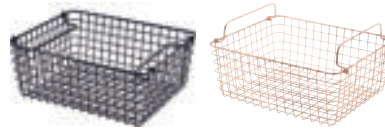

GN 1/2 Wire Display Baskets

Code	Description	Size (L x W x H)	MOQ	Pack	Each
WBG12BK	Black	31.3 x 25.3 x 12cm	1	6	£30.94
WBG12C	Copper	31.3 x 25.3 x 12cm	1	6	£34.04

- Coated Steel.
- Stackable.