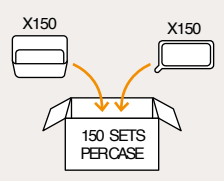

SPEED YOUR DELIVERY UP  
the best packaging for your delivered meals

**FastPac**

100% Designed for Bumpy Roads

Starter Kit

FASTPAC COMBO FOOD SERVICE RANGE

Base and lid in one case for more convenience

To help restaurants and small kitchens to work with Fastpac more easily we launch 3 combo boxes (base and lid in the same case) for more convenience.

Our new range in combo format, available in our 3 best seller Fastpac solutions, offers many significant advantages. This "All in one" solution, with 150 containers and 150 lids per case, enables space saving.

COURSETYPE/APPLICATION	DESCRIPTION	PICTURE	CODE	CAPACITY (ML)	DIM (CM) COMBO	DIM (CM) BASE	PACK/ CASE
MAIN COURSE	COMBO RECT. CONTAINER+CLEARLID		HOTCOM78130	900	23x17x5	23X17X2	2X75 p.
	COMBO RECT2COMP. CONTAINER+CLEAR LID		HOTCOM78229	900	23x17x5	23X17X2	2X75 p.
SIDEDISH	COMBO SQUARE CONTAINER+CLEARLID		HOTCOM76116	500	16x16x4	17X17X2	3X50 p.

COURSETYPE/APPLICATION	DESCRIPTION	PICTURE	CODE	CAPACITY (ML)	DIM (CM)	PACK/ CASE	LIDSCODE
SOUPS	ROUND CONTAINER		HOT75116	500	Ø13X7	10X50 p.	HOT52571
	1 COMPARTIMENT RECTANGULARCONTAINER		HOT78120	600	23X17X4	4X75 p.	HOT52871
MAIN COURSE	1 COMPARTIMENT RECTANGULARCONTAINER		HOT78130	900	23X17X5	4X75 p.	HOT52871
	1 COMPARTIMENT RECTANGULARCONTAINER		HOT71146	1350	28X20X4	3X50 p.	HOT52171
MAIN COURSE+ 1 SIDEDISH	2 COMPARTIMENT RECTANGULARCONTAINER		HOT78229	600/300	23X17X5	4X75 p.	HOT52872
	2 COMPARTIMENT RECTANGULARCONTAINER		HOT71243	800/500	28X20X4	3X50 p.	HOT53172
MAIN COURSE+ 2 SIDEDISHES	3 COMPARTIMENT RECTANGULARCONTAINER		HOT71335	600/200/175	28X20X4	3X50 p.	HOT52173
	3 COMPARTIMENT RECTANGULARCONTAINER		HOT78330	450/240/210	23X17X5	4X75 p.	HOT52873
SIDEDISH	1 COMPARTIMENT RECTANGULARCONTAINER		HOT7A112	375	20X13X4	6X50 p.	HOT52A71
	1 COMPARTIMENT RECTANGULARCONTAINER		HOT7A116	500	20X13X5	6X50 p.	HOT52A71
HAMBURGER, SIDEDISH	SQUARECONTAINER		HOT76116	500	16X16X4	6X50 p.	HOT52671/ HOT53671
	SQUARECONTAINER		HOT76124	750	16X16X6	6X50 p.	HOT52671/ HOT53671