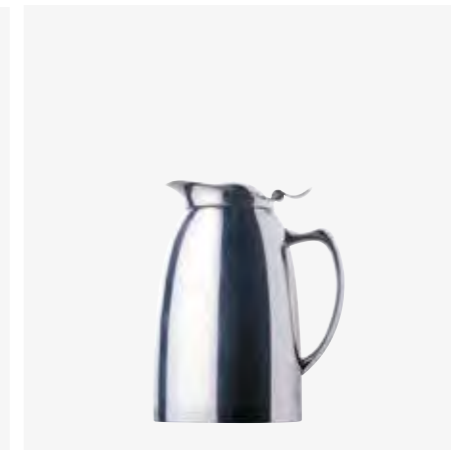

SCD-300ST
Insulated Beverage Server
Stainless Steel
0.3L