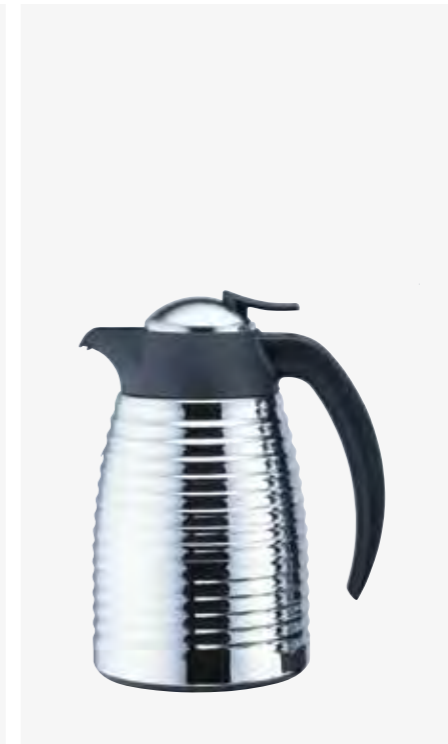

Glass Lined Vacuum Jugs

CJA-10W
One-Touch Pouring Jug
White
1.0L

HSB-10S
Vacuum Coffee Jug
Stainless Steel
1.0L

AFUE-06
Classic Replica Vacuum Jug
Chrome
0.6L

PHB-10C
Push-Button Classic Jug
Chrome
1.0L

PJR-06S
Beehive Vacuum Jug
Chrome
0.6L