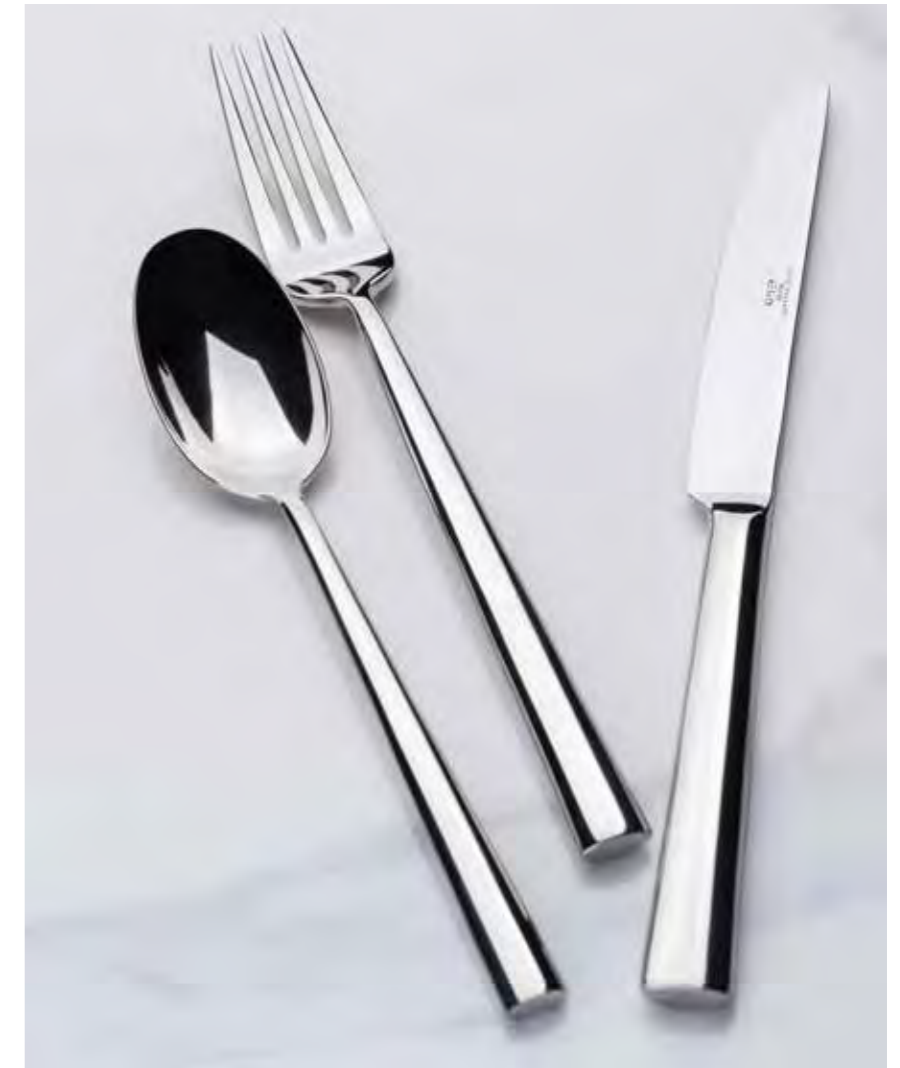

Ovation

The appealing shape of Ovation with its long, slim handles paired with an oval base makes it entirely unique. Each fully forged item in this spectacular range is made from the highest quality 18/10 Stainless Steel and finished to an exceptional standard. With its elegant handles, attractive gauge and long, slim form it is both comfortable in the hand and suitable to pair with most chinaware ranges from Elia's offering.