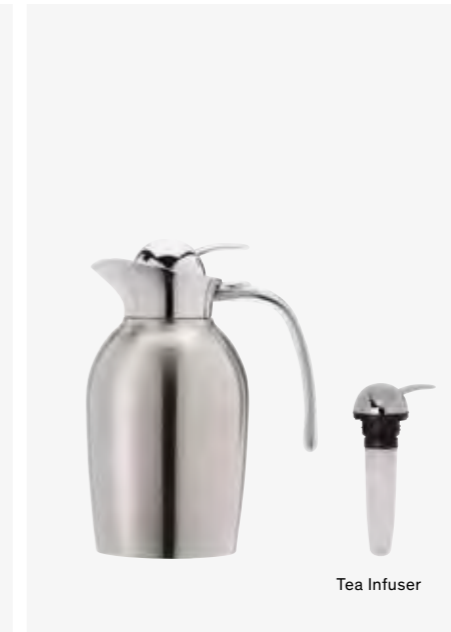

JFR-1500S
Deluxe Jug with Infuser
Satin Stainless Steel
1.5L