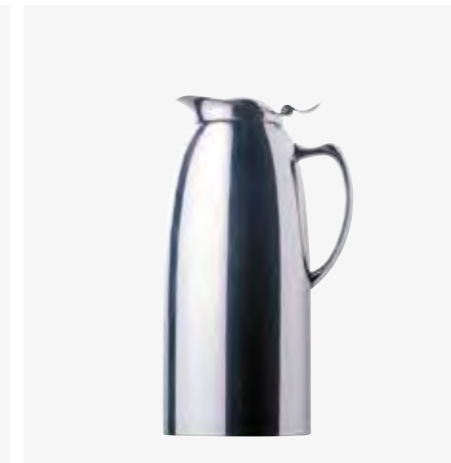

SCD-1500ST
Insulated Beverage Server
Stainless Steel
1.5L

SCD-2000ST
Insulated Beverage Server
Stainless Steel
2.0L

Deluxe Vacuum Jugs

With outstanding designs, incredible thermal efficiency and made from the finest 18/10 Stainless Steel, Elia's offering of Deluxe Vacuum Jugs is one of the most premium on the market. A satin finish ensures these products are finger-mark resistant, whilst retaining their universal appeal. The Elia collection has a number of designs to complement any environment.