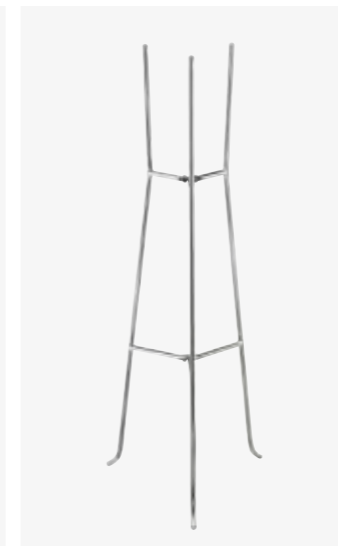

WAD-15SR

WBS-40S

WCH-19S

Folding Stands - 18/10 Stainless Steel

WAS-63SD
Foldable with Chains
Stainless Steel
640mm

WBS-40S
Foldable Flat
Stainless Steel
770mm

Mounting

The Table Mountable wine cooler holder is a fantastic space saving solution that still allows for room on the table when dining. Crafted from 18/10 Stainless Steel and with a high mirror shine finish – the beauty of this product will last. Featuring rubber feet to provide good grip on the table whilst not marking it. A perfect space-saving choice.