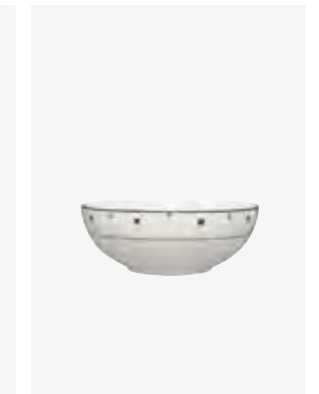

BV-CFS-120
Coffee Cup Saucer
120mmØ
6pcs

BV-OTB-145
Oatmeal / Cereal Bowl
50cl / 145mmØ
6pcs