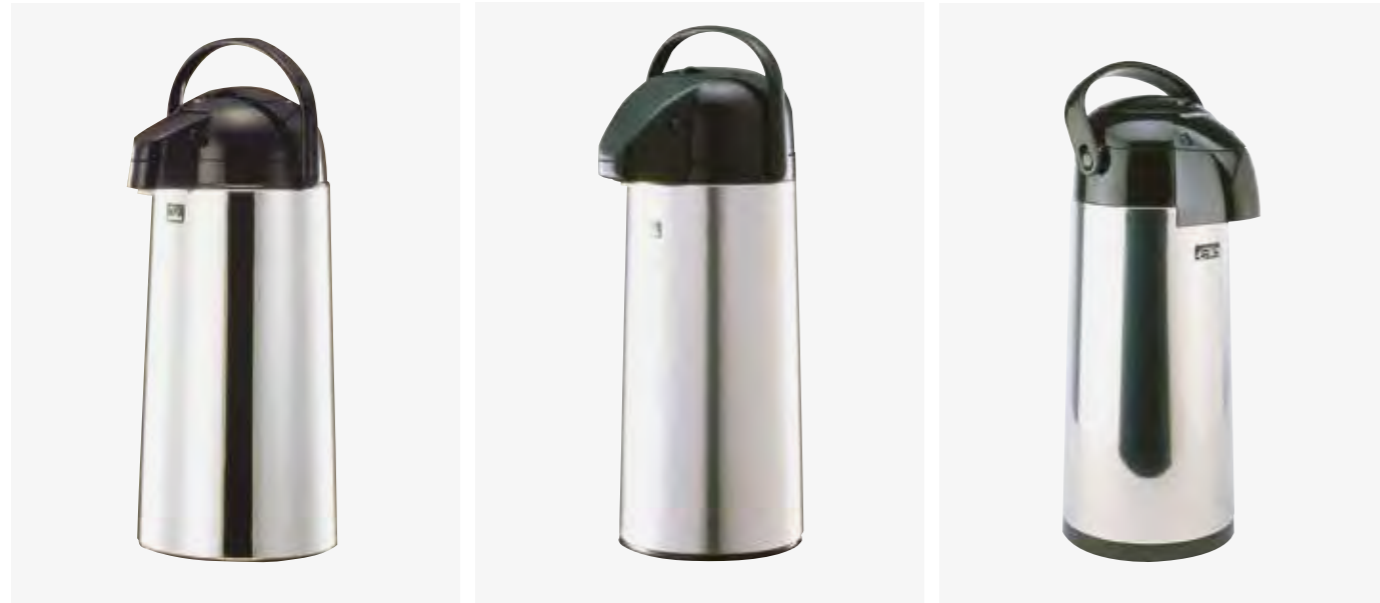

Glass Lined Airpots

Elia's range of Glass Lined Vacuum Dispensers are second to none when it comes to heat retention. Made from the highest quality 18/10 Stainless Steel to exacting standards. Available in a choice of sizes all Elia dispensers feature neat and easy dispensing combined with a stylish design. The elegant form coupled with the extra strong body make this range a great selection.

Stainless Steel Glass Lined Airpot - Push Button