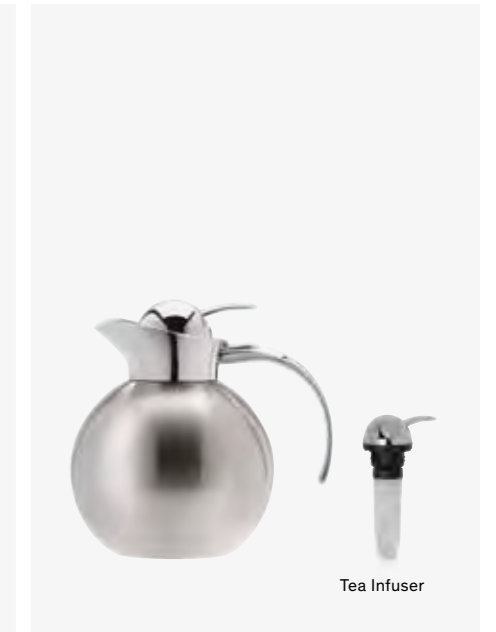

JFT-1200S
Deluxe Jug with Infuser
Satin Stainless Steel
1.2L