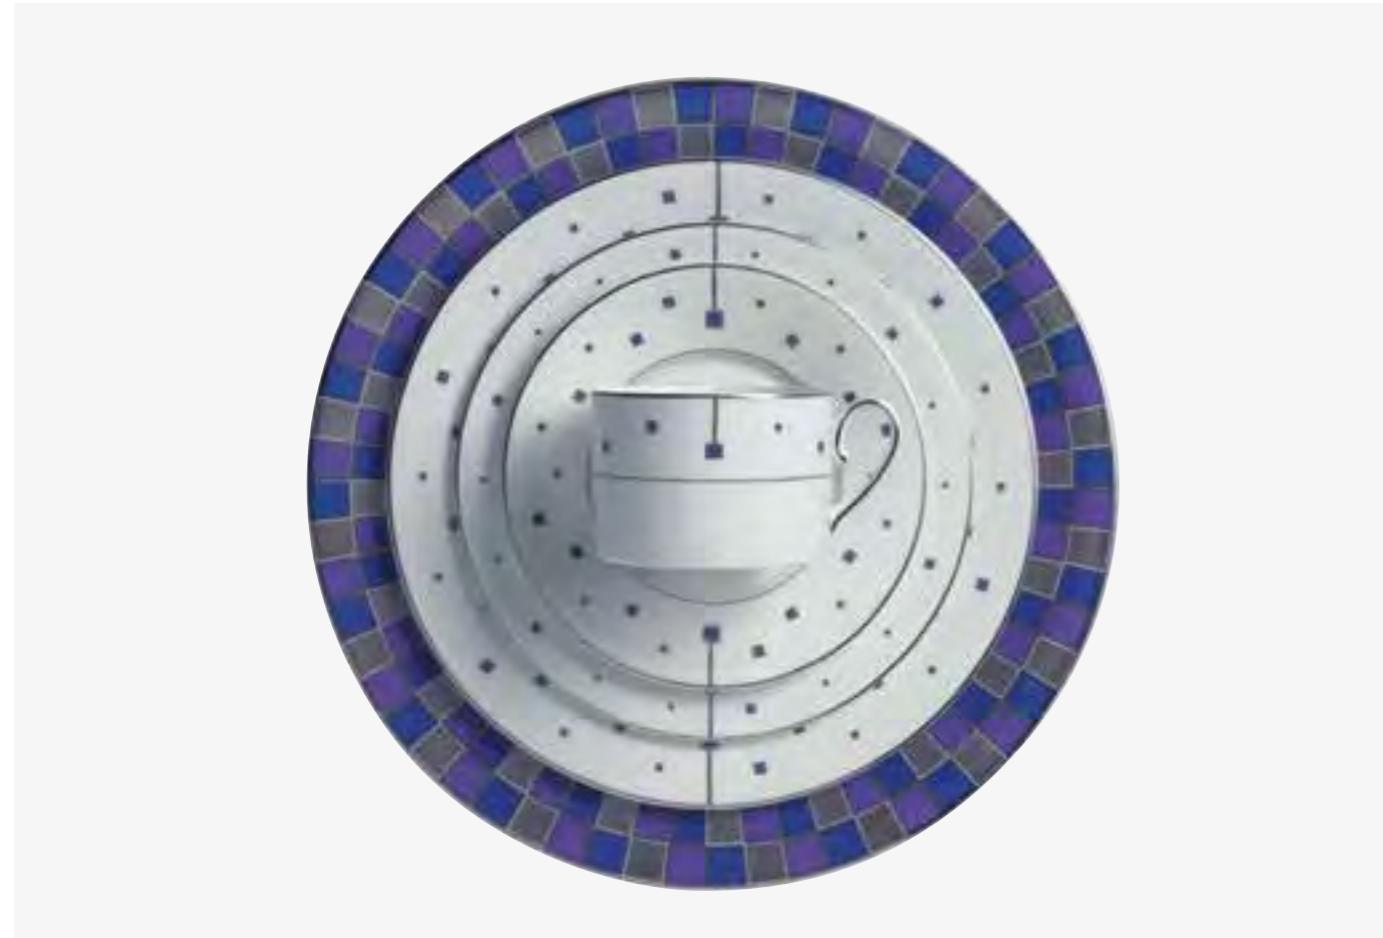

Virtu

Virtu is a stunning collection featuring a beautiful combination of real Platinum edging, royal blue and striking lilac. The geometric design and use of colours give it a contemporary feel. Made from Fine Bone China, this range is light and translucent yet strong and durable. The presentation plate adds an unforgettable impact to any dining setting and the white glaze and luxurious feel of the chinaware ensures the ultimate dining enjoyment. Not suitable for use in microwave ovens, hand wash recommended.