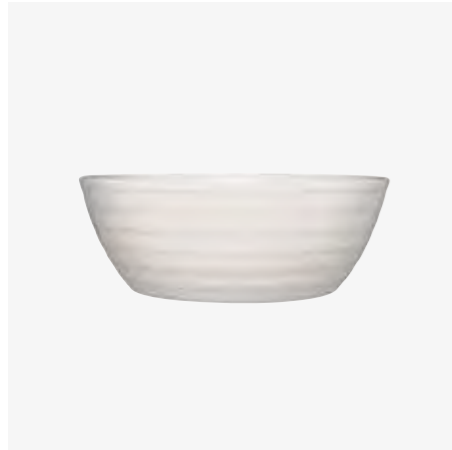

FE-TES-150
Tea Cup Saucer
150mmØ
6pcs

FE-EPS-120
Espresso Cup Saucer
120mmØ
6pcs

FE-EPS-120
Espresso Cup Saucer
120mmØ
6pcs

Essence Bowls

FE-ISB-190
Individual Salad Bowl
130cl / 190mmØ
1pc

FE-OTB-175
Oatmeal / Cereal Bowl
70cl / 175mmØ
4pcs