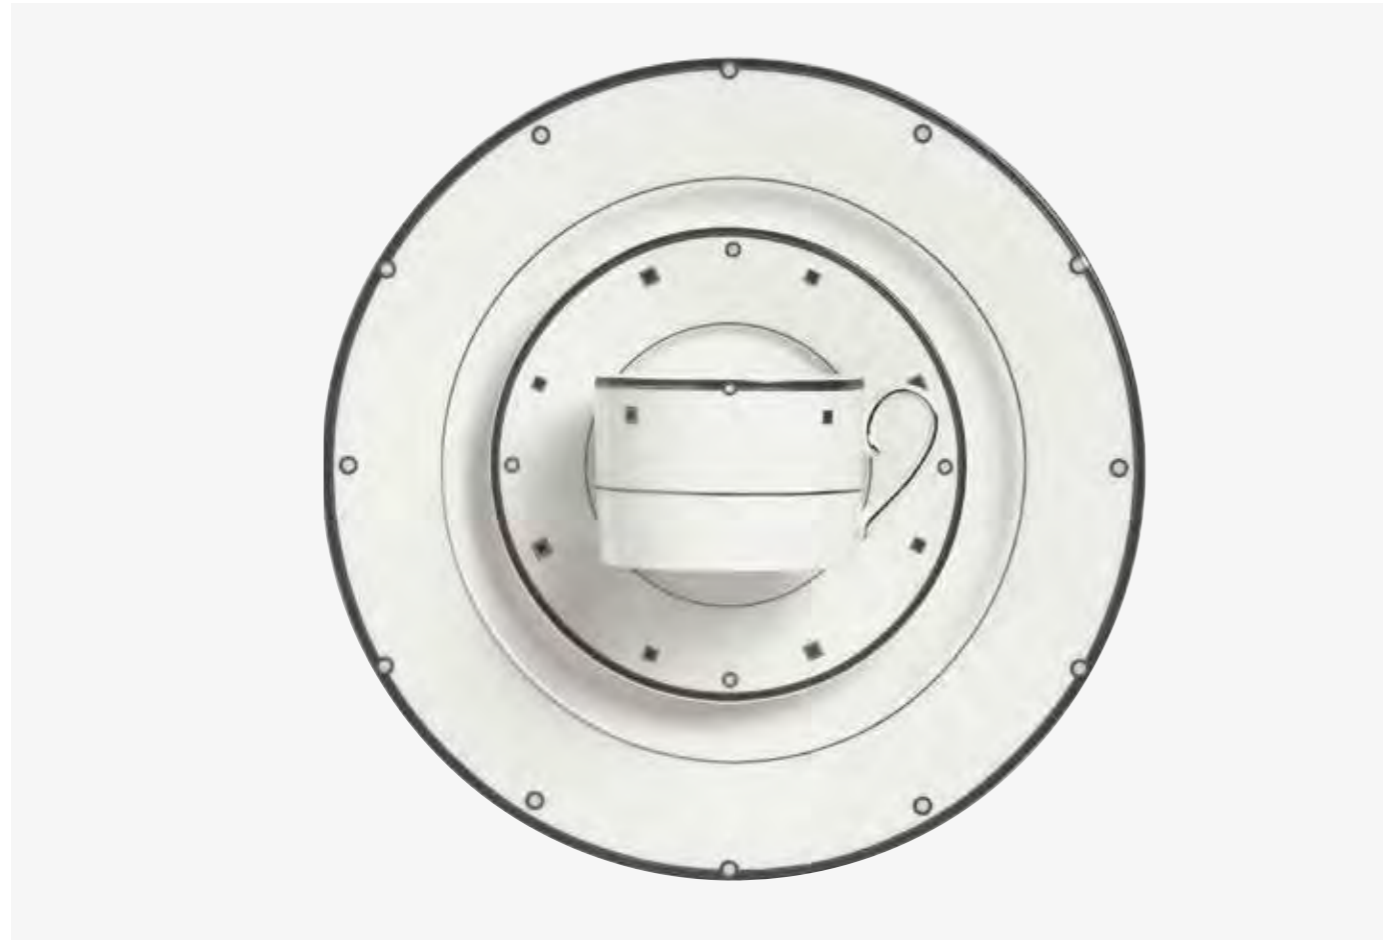

Shadow

Made from the highest quality Fine Bone China, the Shadow range is bursting with character and charm. Featuring real Platinum, midnight blue and a hint of pink, Shadow is stylish and elegant. Expertly crafted from a minimum 50% bone ash content, this range benefits from both beauty and strength. Not suitable for use in microwave ovens, hand wash recommended.