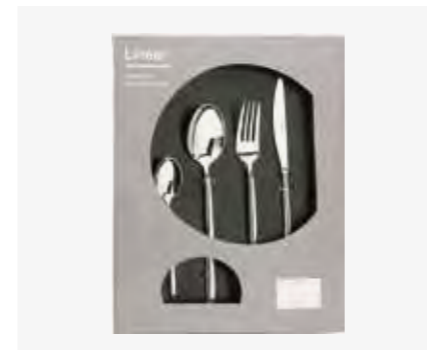

ASPIRA 24G

- 6 × Table Knife
- 6 × Table Fork
- 6 × Dessert Spoon
- 6 × Tea Spoon

Cosmo 24 Piece Set

COSMO 24G

- 6 × Table Knife
- 6 × Table Fork
- 6 × Dessert Spoon
- 6 × Large Tea Spoon

Linear 24 Piece Set