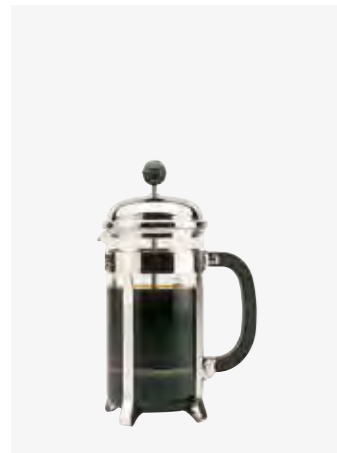

Classic Cafetiere

This attractive, classic design is available in a Chrome or Gold finish and in a range of sizes from three to twelve cups. An insulated lid prevents heat transmission for safety and comfort of use. The filter system provides smooth and consistent straining for a deliciously fresh beverage every time. All Elia cafetieres include a reinforced, heat-resistant Pyrex glass beaker which are available from stock as spare parts for added peace of mind.

Classic Chrome Finish Cafetiere

EPC-30C
Coffee & Tea Maker
Chrome
3 Cup