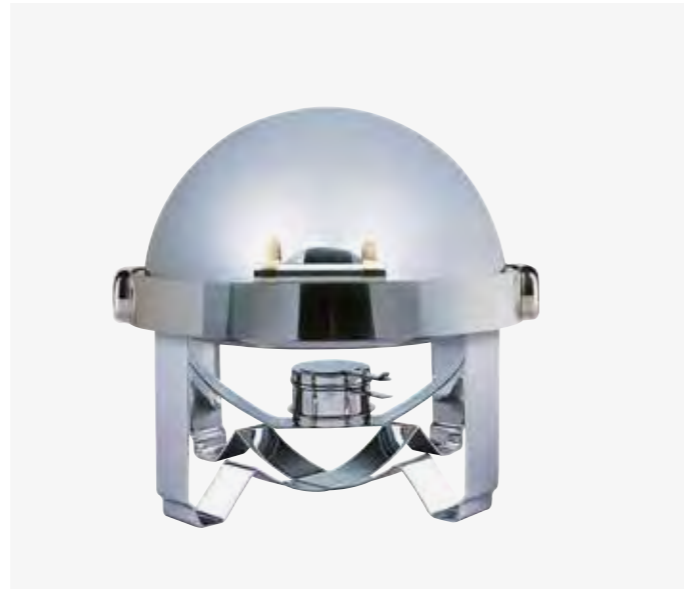

SDM / SDL-R14S
Round S/Steel Legs
Stainless Steel
Medium / Large