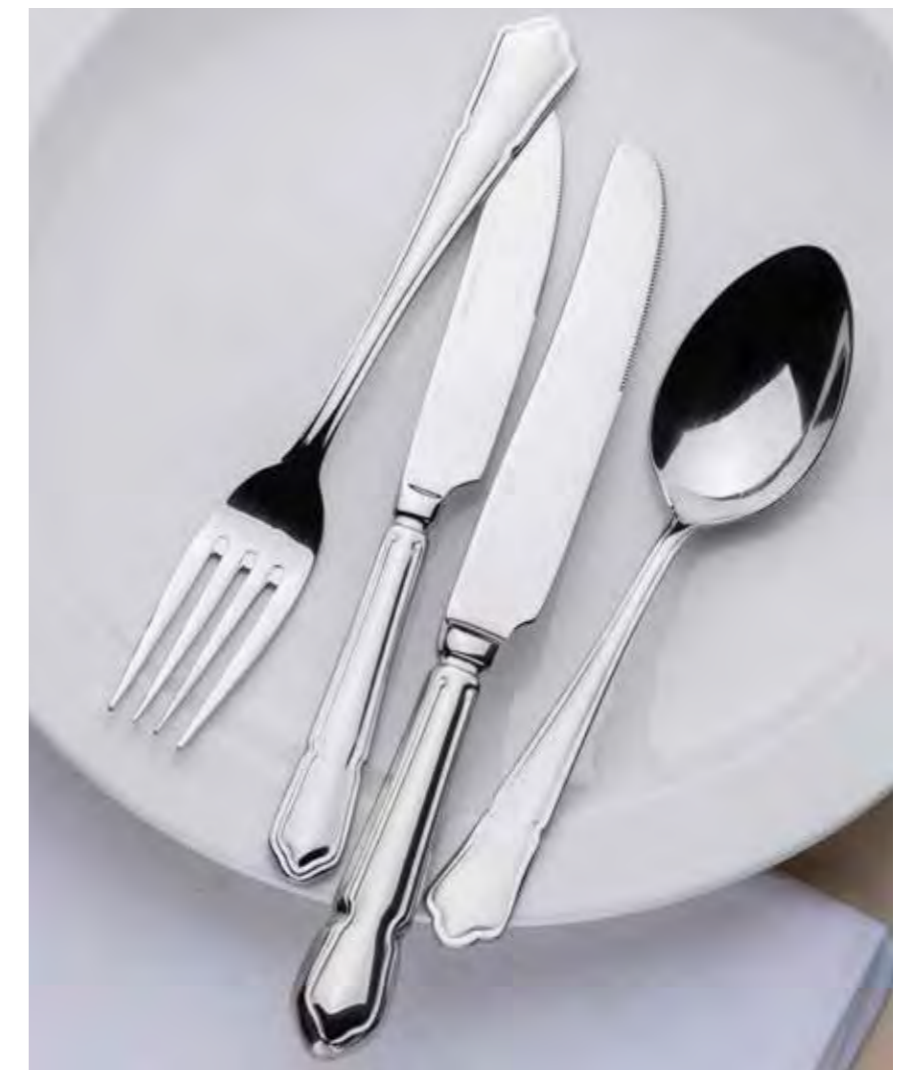

Dubarry

Dubarry has the appeal of a traditional design that is also simplistic so that it works in many settings. With the beautiful pattern at the base of the handle, this range will enhance any table top. Expertly crafted from 18/0 Stainless Steel and polished to a high shine as expected of all Elia cutlery collections, Dubarry is available in both solid and hollow handle knives.