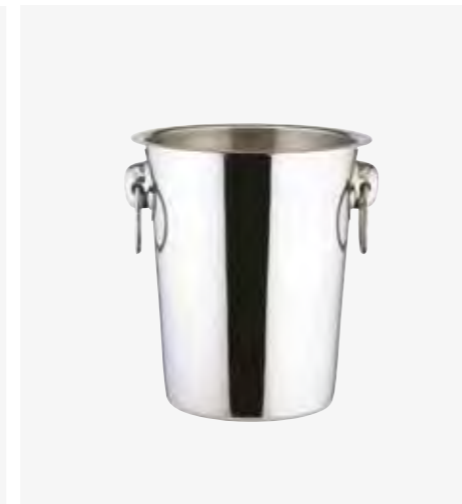

Slimline Cooler - 18/10 S/Steel

WCH-19S
Tall Slimline Cooler
Stainless Steel
Ø190mm / 215mm

Fits with WBS-40S Stand see Page 191

Insulated Coolers

Manufactured from 18/10 Stainless Steel and with an elegant and timeless design for a product that will stand the test of time. With double wall insulation it is perfect for keeping beverages cool. The double wall single bottle coolers are both 10cm in diameter to accommodate most standard wine and champagne bottles.