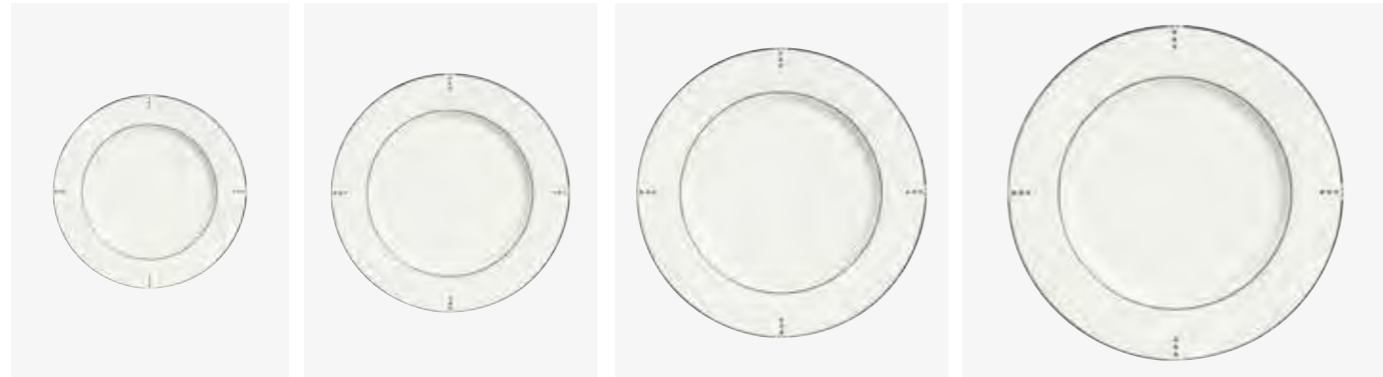

Cubiq Fine Bone China

BC-PTL-190
Bread Plate
190mmØ
6pcs

BC-PTL-240
Salad / Dessert Plate
240mmØ
6pcs

BC-PTL-273
Dinner Plate
273mmØ
6pcs

BC-PTL-300
Oversized Dinner Plate
300mmØ
1pc