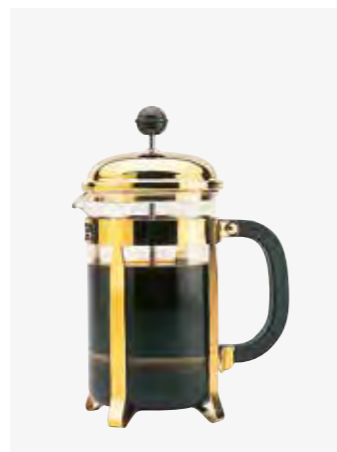

EPC-60G
Coffee & Tea Maker
Gold
6 Cup