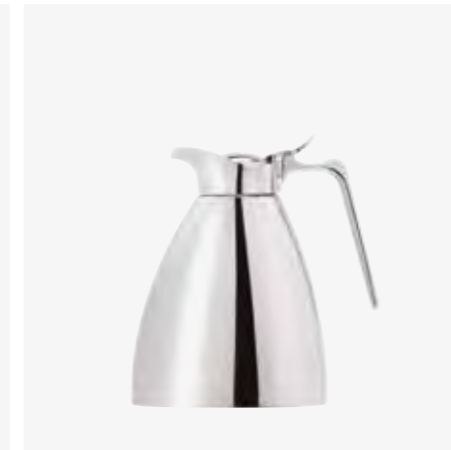

JDT-1000C
Triangular Vacuum Server
Stainless Steel
1.0L