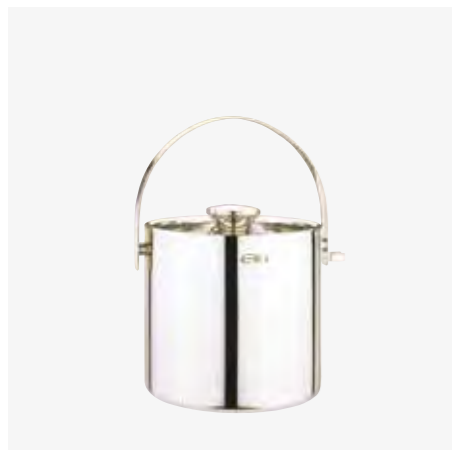

Insulated

Insulated Ice Pail - 18/10 Stainless Steel

SIB-2000S
Double Wall with Tongs
Stainless Steel
2.0L