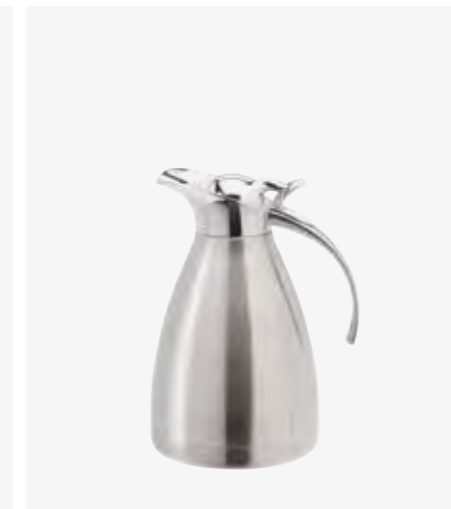

JFD-10S
Deluxe Flip Top Jug
Satin Stainless Steel
1.0L