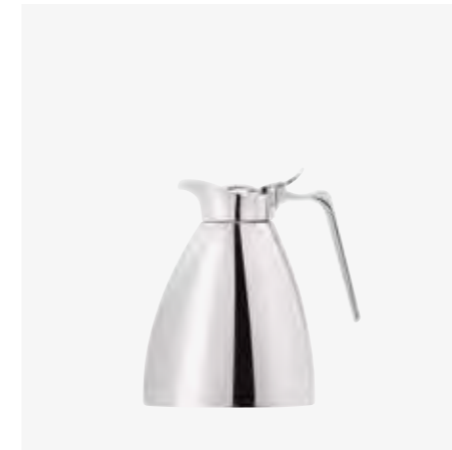

Beverage / Gravy Servers - 18/10 Stainless Steel

JDT-600C
Triangular Vacuum Server
Stainless Steel
0.6L