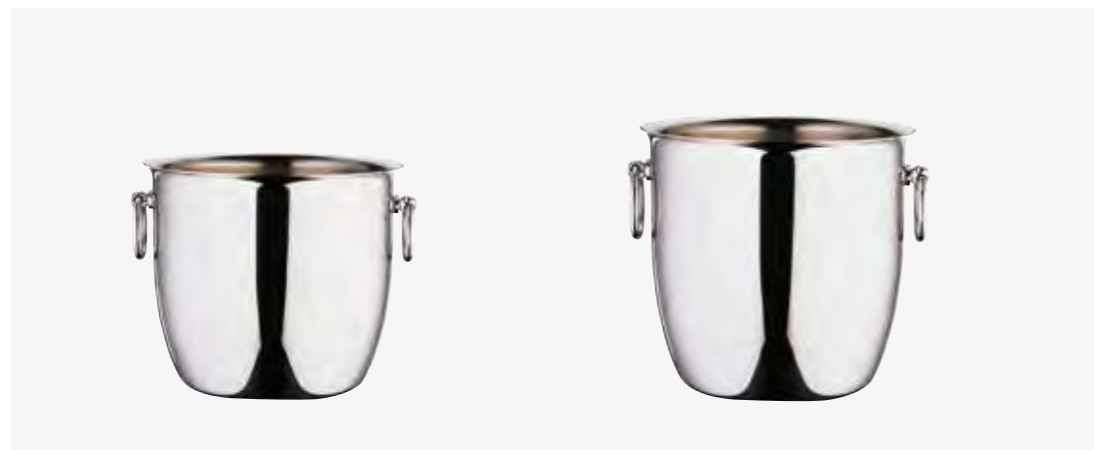

Classic Cooler - 18/10 Stainless Steel

WBD-17S
Deluxe Belly Shaped
Stainless Steel
Ø195mm / 170mm

WBD-20S
Deluxe Belly Shaped
Stainless Steel
Ø215mm / 200mm

*Fits with WBS-60DN Stand
pictured opposite*