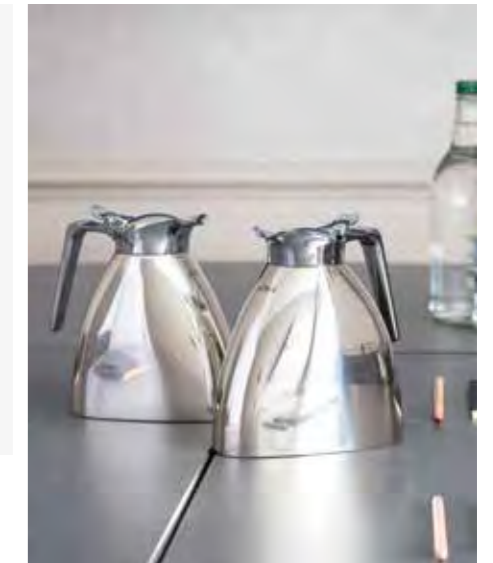

SCC-1000S
Classic Vacuum Server
Stainless Steel
1.0L