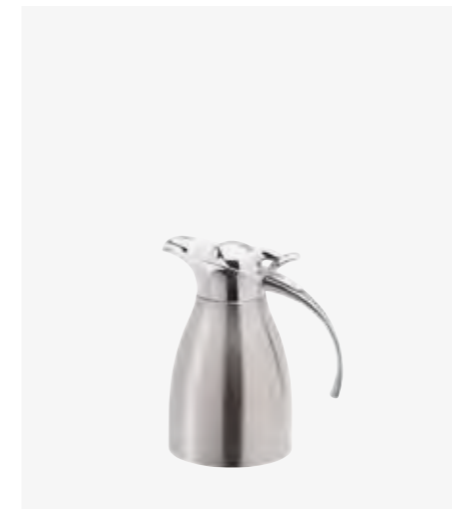

Deluxe Vacuum Jugs - 18/10 Stainless Steel

JFR-1000S
Deluxe Jug with Infuser
Satin Stainless Steel
1.0L

JFR-1500S
Deluxe Jug with Infuser
Satin Stainless Steel
1.5L

JFT-1200S
Deluxe Jug with Infuser
Satin Stainless Steel
1.2L