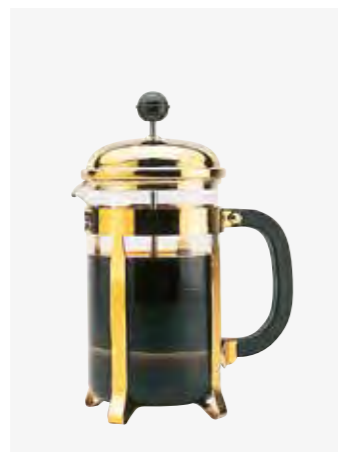

EPC-80G
Coffee & Tea Maker
Gold
8 Cup