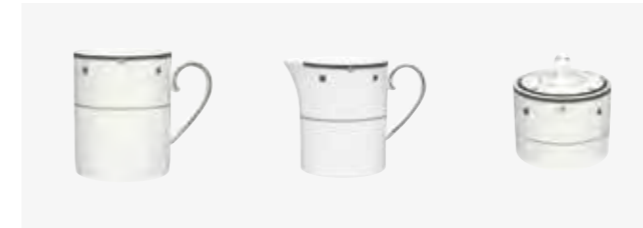

BS-TEC-155
Tea Cup Saucer
155mmØ
6pcs

BS-CFS-120
Coffee Cup Saucer
120mmØ
6pcs

BS-MUG-030
Mug
30cl
6pcs

BS-CMJ-020
Cream Jug
20cl
1pc

BS-CSB-025
Covered Sugar Bowl
25cl
1pc