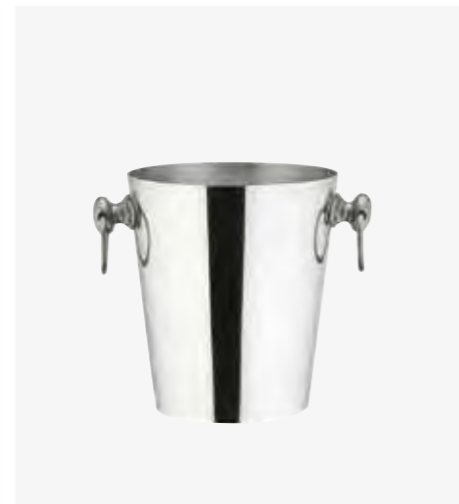

WBS-60DN Stand pictured with WDD-24S Flared Cooler

Elia wine coolers have become a part of the UK Catering and Hospitality landscape. With a variety of styles and sizes available there is a product to suit every occasion. The brushed satin finish is a welcome contrast against the mirror finished offering and with a selection of Elia wine stands to choose from these coolers can be presented in various ways in any establishment. Free standing on the table to ensure wine takes centre stage or to the side placed in an elegant stand.

Satin Cooler - 18/10 S/Steel

Standard Cooler - 18/10 S/Steel

Slimline Cooler - 18/10 S/Steel

WCV-20SF
Matt Satin Two Tone
Stainless Steel
Ø190mm / 200mm

Fits with WAT-18TM Stand see Page 192

WAA-18AL
Slim with Classic Handles
Stainless Steel
Ø180mm / 200mm