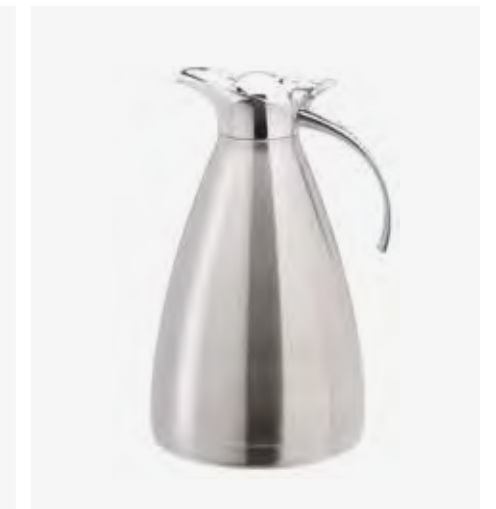

JFD-20S
Deluxe Flip Top Jug
Satin Stainless Steel
2.0L