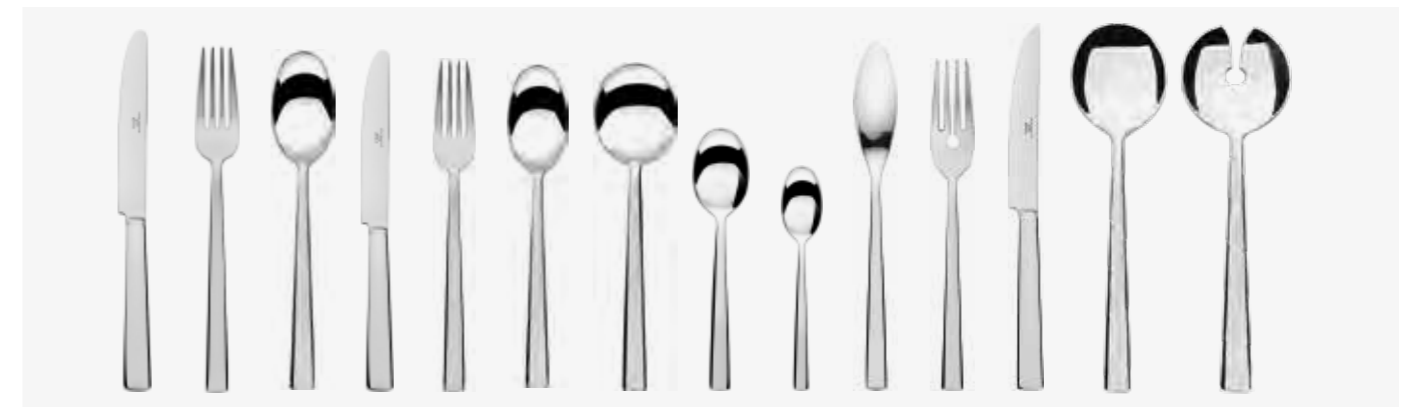

18/10 Stainless Steel - 16 Piece Cutlery Range

ITEM	SPECIFICATION	INNER BOX QTY.	OUTER BOX QTY.
Table Knife H	Hollow 2 Piece	1 doz.	20 doz.
Table Knife	Solid 1 Piece	1 doz.	20 doz.
Table Fork	Forged	1 doz.	20 doz.
Table Spoon	Forged	1 doz.	20 doz.
Dessert Knife H	Hollow 2 Piece	1 doz.	20 doz.
Dessert Knife	Solid 1 Piece	1 doz.	20 doz.
Dessert Fork	Forged	1 doz.	20 doz.

ITEM	SPECIFICATION	INNER BOX QTY.	OUTER BOX QTY.
Dessert Spoon	Forged	1 doz.	20 doz.
Soup Spoon	Forged	1 doz.	20 doz.
Tea Spoon	Forged	1 doz.	20 doz.
Coffee Spoon	Forged	1 doz.	20 doz.
Fish Knife	Forged	1 doz.	20 doz.
Fish Fork	Forged	1 doz.	20 doz.
Steak Knife	Solid 1 Piece	1 doz.	20 doz.
Salad Serving Spoon	Forged	2 pcs.	20 packs.
Salad Serving Fork	Forged	2 pcs.	20 packs.