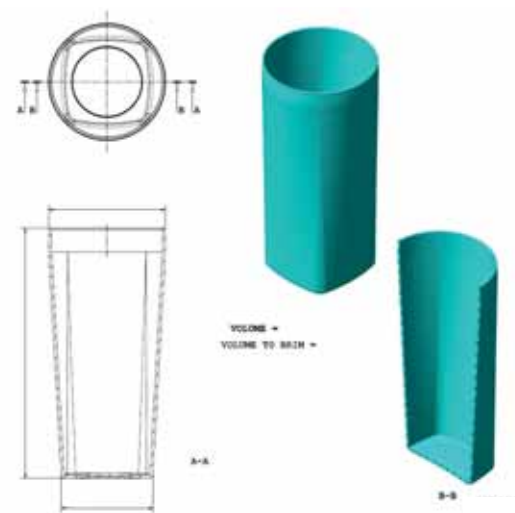

**Bespoke Design**

BBP can develop bespoke products for you or your customer from unique designed drinking/ serving vessels to personalised printing and decorating of our existing ranges.

We will take your concept from initial design to final production with full CAD & 3D model facilities and the option of SLA models for you and your customer to handle prior to full production.