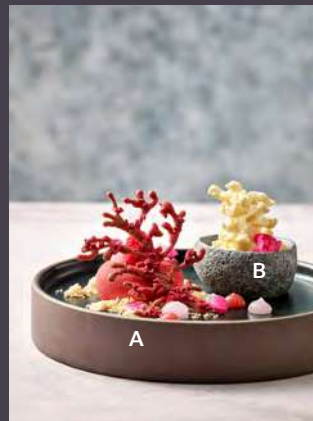

Page 56–57

A 68-21-753
BRUSH PLATE FLAT COUPE
ROUND GREY
 SIZE: Ø28cm / Ø11.1"
 MATERIAL: Stoneware
 ART-NR: 7 01 1228 91 060543

Page 59

A 68-28-725
GOURMET BOWL WITH
MARBLE LID
 SIZE: Ø16cm / Ø6.3"
 MATERIAL: Oak / Marble
 ART-NR: 7 96 3100 91 000000

B 68-29-106
GLASS CLOCHE
 SIZE: Ø13cm / Ø5.1"
 MATERIAL: Glass
 ART-NR: 7 51 6400 91 000000

Page 55

Page 58

A 68-21-724
2IN1 PLATE FLAT /
DEEP BROWN / BLACK
 SIZE: Ø24cm / Ø9.4"
 MATERIAL: Stoneware
 ART-NR: 7 01 1824 91 101792