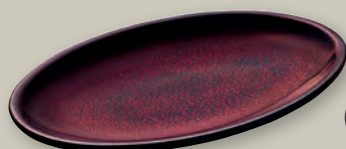

NEW

68-22-714
GLOW PLATTER OVAL 31CM

ART-NR: 7 01 2031 91 003000
SIZE: 31x20cm / 12.4x7.9"
WEIGHT: 980g
HEIGHT: 3,2cm / 1.3"
PACK SIZE: 2
PRICE PER PIECE: £18.73