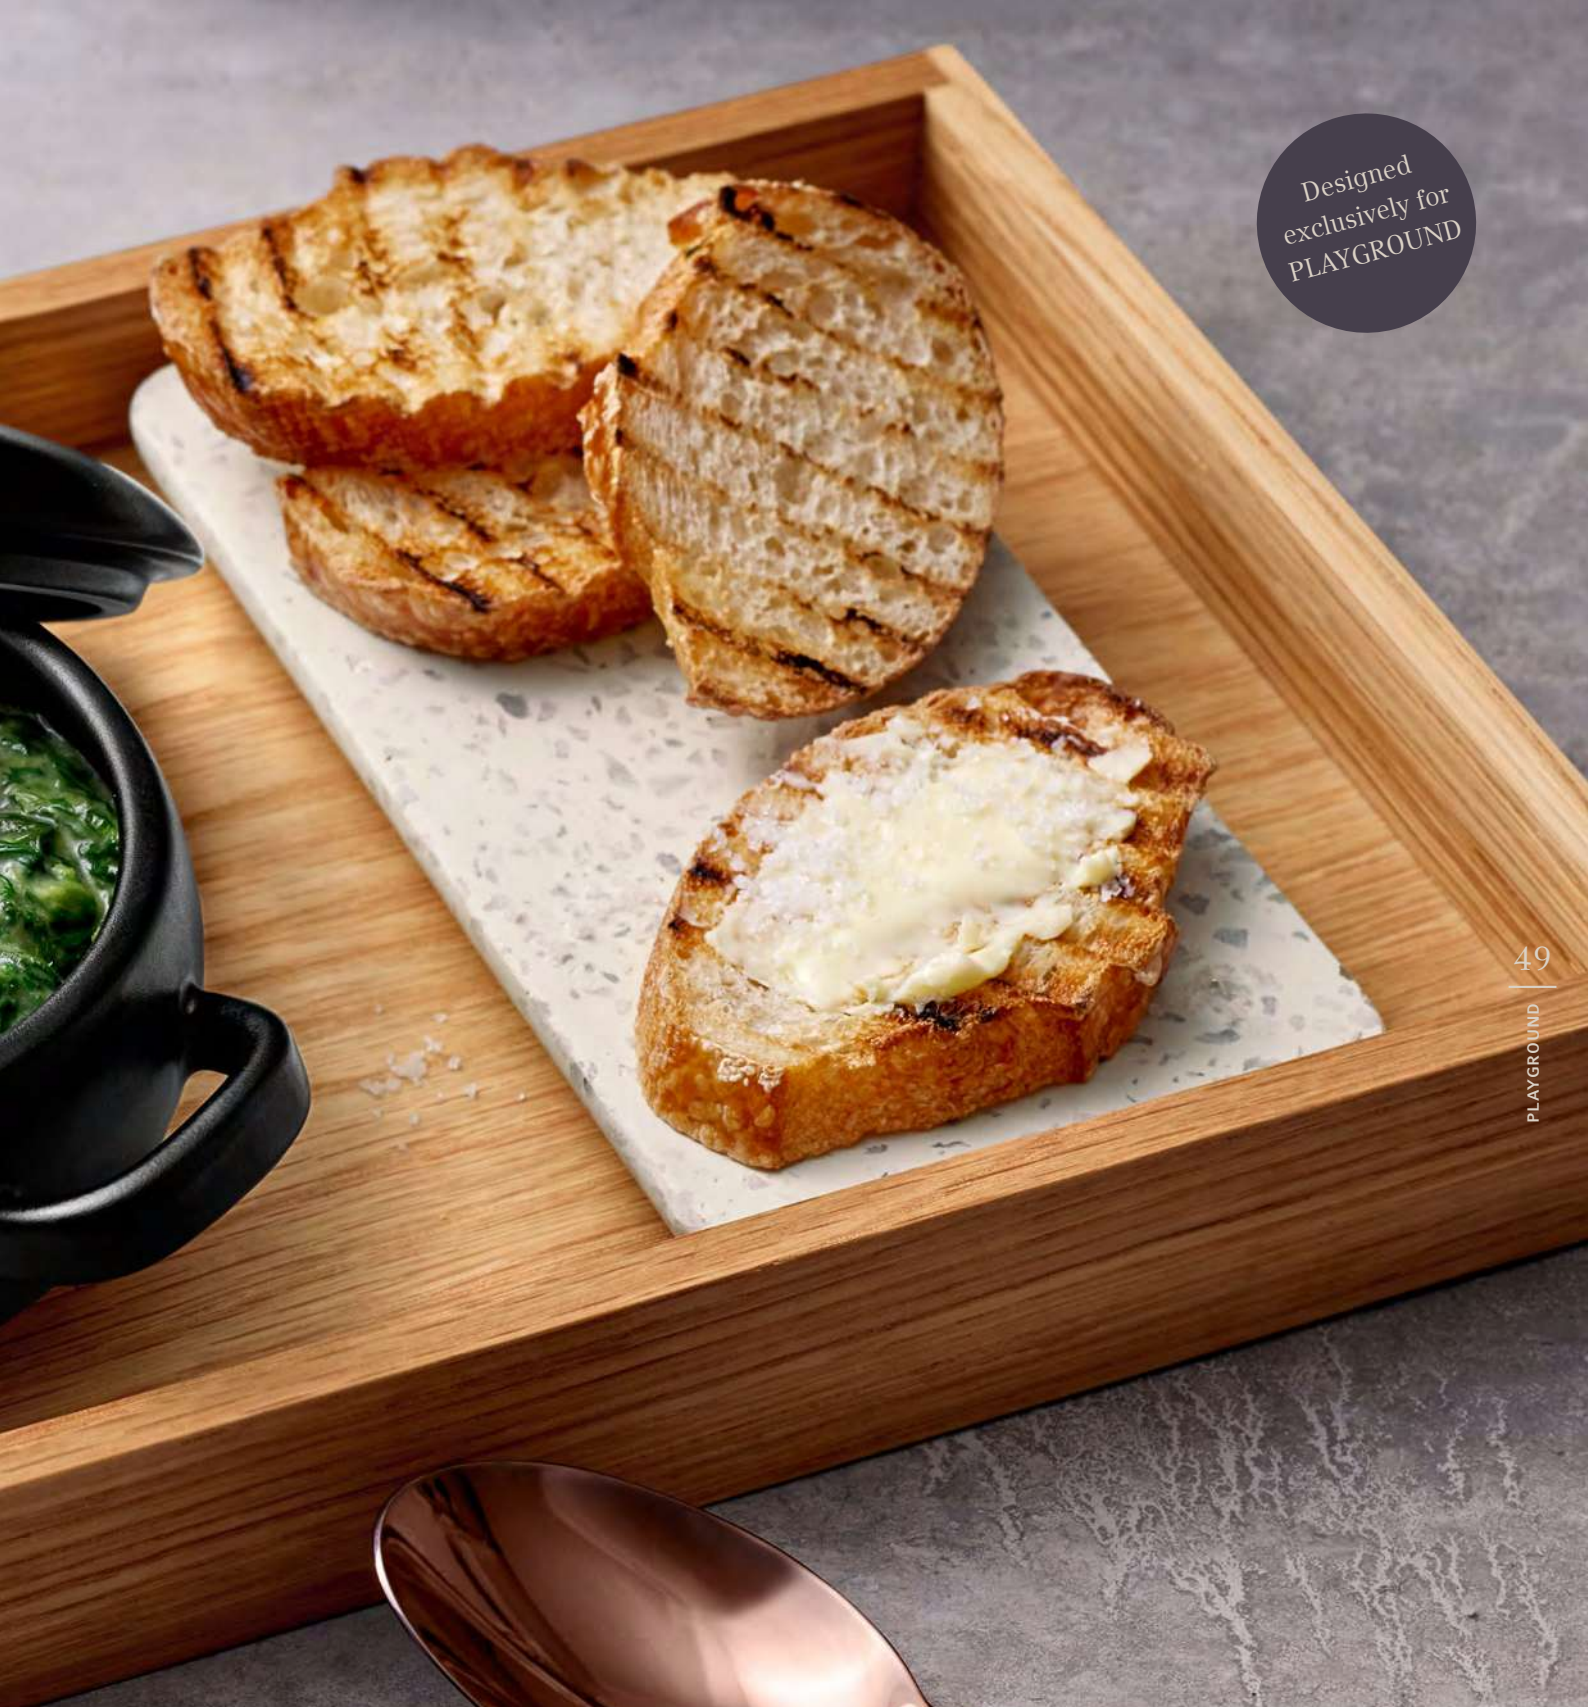

Designed
exclusively for
PLAYGROUND

Greetings from the Kitchen

GREETINGS FROM THE KITCHEN. A charming stoneware cocotte with a silk-matt glaze. The clear design creates a harmonious flair without retro kitsch. Served on an ANANTI oak menage. Instead of bread and butter plates: a bright terrazzo platter.