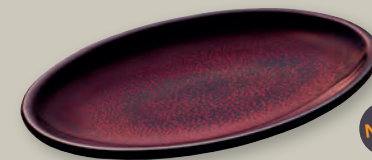

NEW

68-22-715
GLOW PLATTER OVAL 36CM

ART-NR: 7 01 2036 91 003000
SIZE: 36x24cm / 14.5x9.5"
WEIGHT: 1300g
HEIGHT: 3,5cm / 1.4"
PACK SIZE: 2
PRICE PER PIECE: £21.01