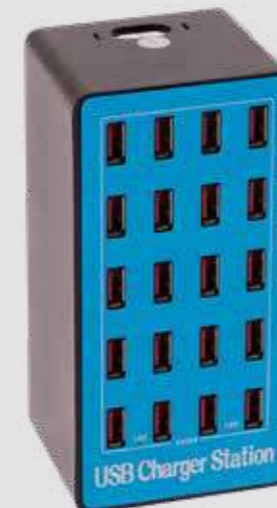

20 Port USB Charger CHARG20

Features:

- Supplied with UK Plug
- 20 Point simultaneous charging capability.

Product Care

Features:

- Please ensure to read the instructions included with the appliance, prior to first use.
- Designed for Indoor use or covered areas only; avoid outdoor use.
- Keep lamps away from water sources.
- For cleaning, polish lightly with a soft dry cloth.
- All LED table lamps are complete with 1 year's warranty from date of purchase.
- Battery maintenance. Charge fully at least every 3 months when not in use.

Table Presentation

Table Presentation