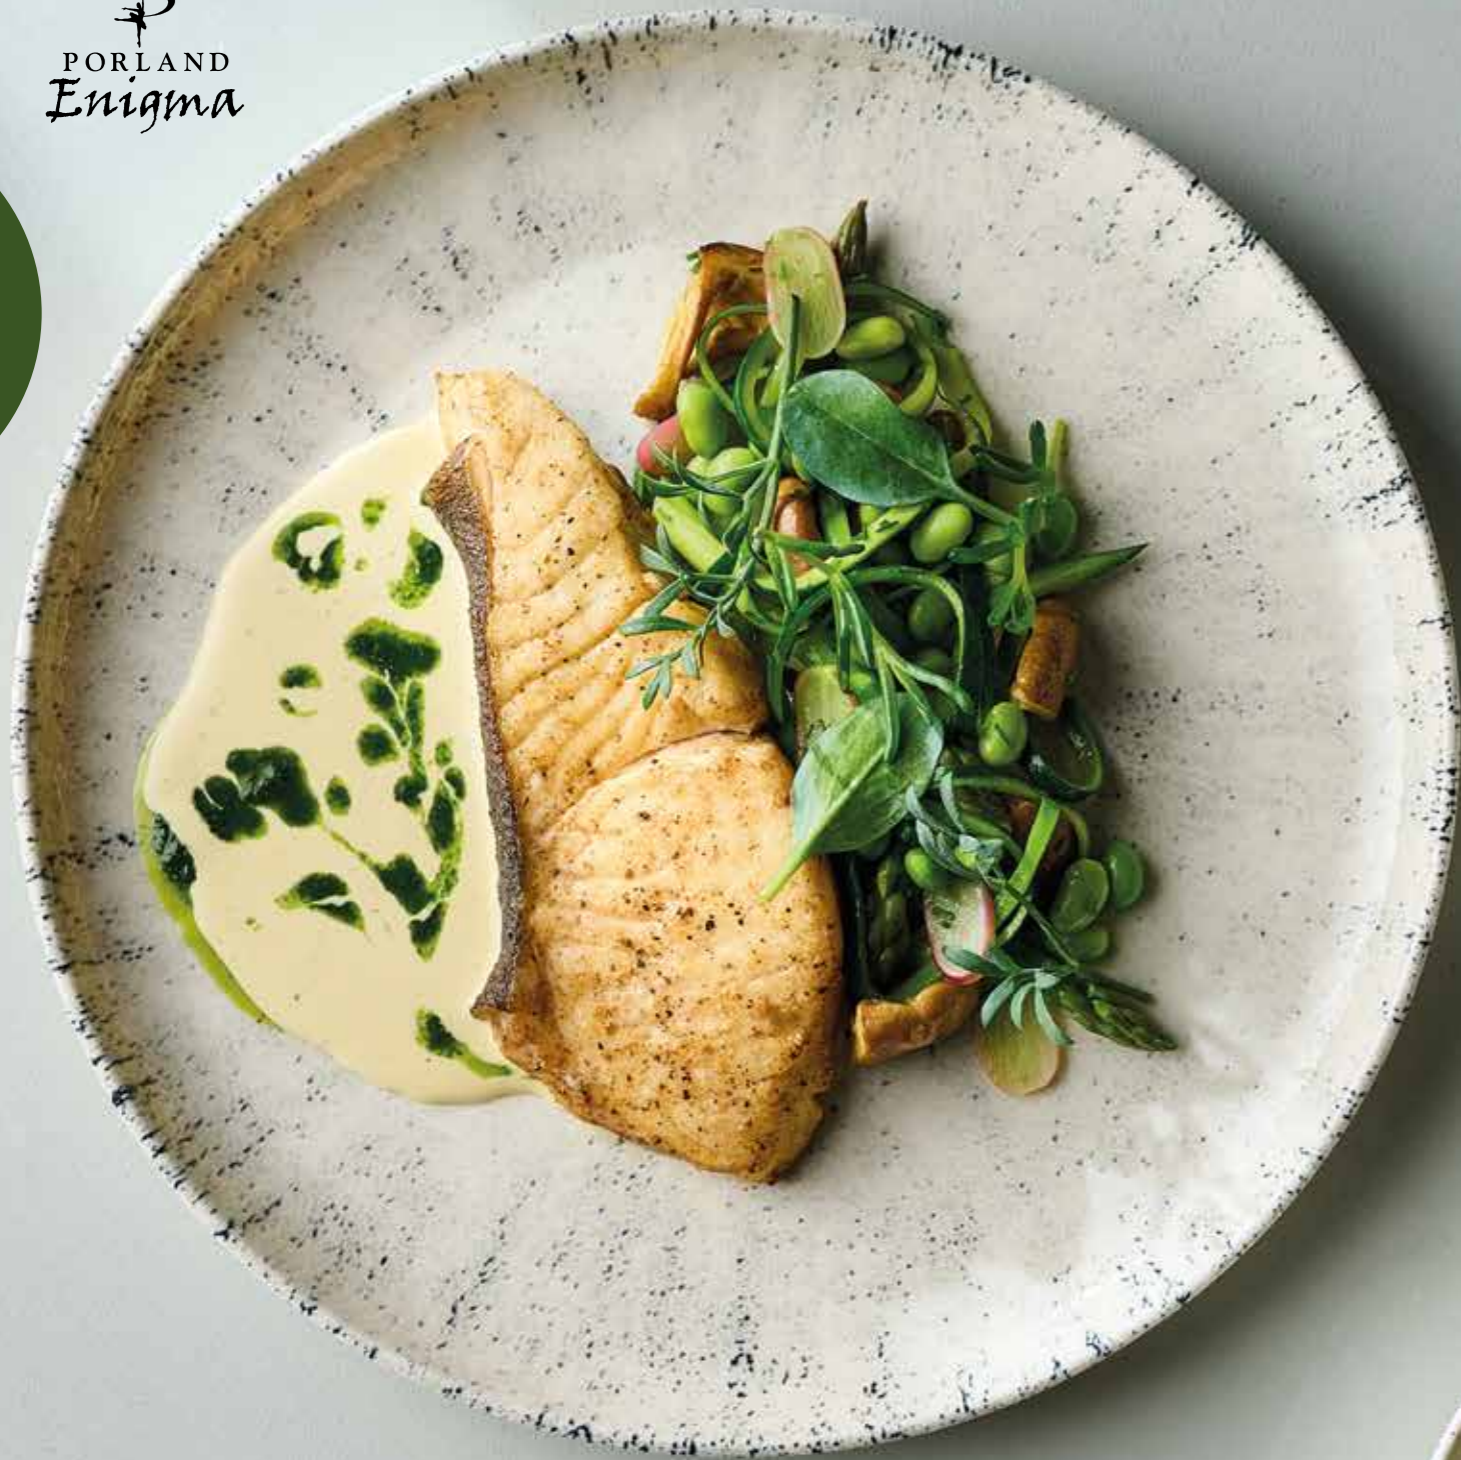

Drift

Superbly suiting contemporary casual, with an all-over speckling effect and textured high-shine glaze, this versatile design works perfectly for varied menus.

All Drift items are microwave and dishwasher safe

Drift Coupe Plates
18BJ31DR Pk:(6) 31cm / 12¹/₄"
18BJ27DR Pk:(6) 27cm / 10³/₄"
18BJ23DR Pk:(6) 23cm / 9"
18BJ21DR Pk:(6) 21cm / 8¹/₄"
18BJ18DR Pk:(6) 18cm / 7"

Drift Low Coupe Bowls
368127DR Pk:(6) 27cm / 10³/₄"
(74cl / 25oz)
368122DR Pk:(6) 22cm / 8¹/₂"
(59cl / 20oz)