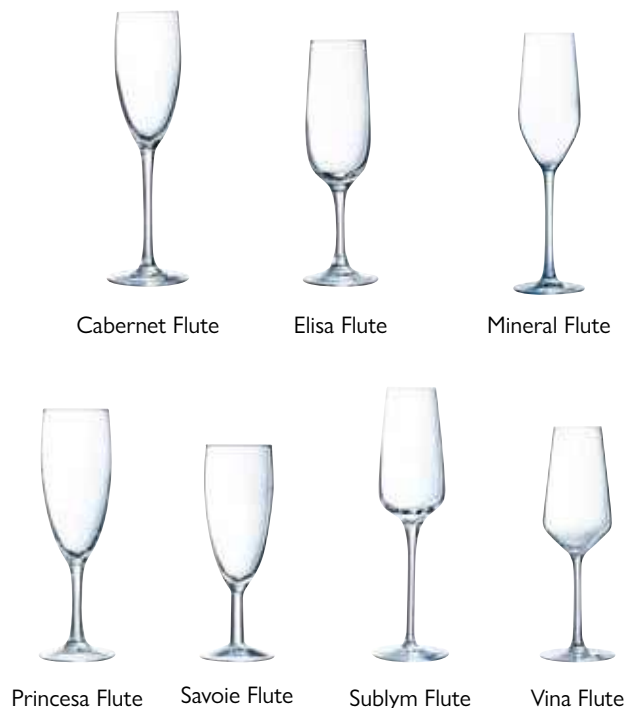

Princesa

Savoie

Wine Glasses

FA479	Sensation Exalt Wine 20cl - 7oz LCE 125ml, 24 pack
FA478	Sensation Exalt Wine 25cl - 8¾ oz LCE 175ml, 24 pack
FA477	Sensation Exalt Wine 31cl - 11oz LCE 250ml, 24 pack
FONGE	Sensation Exalt Wine 31cl - 11oz LCE 250ml, 48 pack
1A0IY	Sensation Exalt Wine 41cl - 14½ oz UKCA-NI 250 & 175m, 24 pack
1A0R7	Vina Wine 36cl - 12½ oz LCE 175ml, 24 pack
L9292	Vina Wine 36cl - 12½ oz LCE 250, 175 & 125ml, 24 pack
1A0R6	Vina Wine 48cl - 16¾ oz LCE 250ml, 24 pack
F00AI	Viticole Wine 31cl - 11oz LCE 250ml, 24 pack

Flutes

N4583LCE125	Cabernet Flute* 16cl 5½ oz LCE 125ml, 12 pack
F00D2	Cabernet Flute* 16cl - 5½ oz LCE 125ml, 24 pack
1A0QD	Cabernet Flute* 24cl LCE 125ml, 24 pack
F5967	Elisa Flute (t) 17cl - 6oz LCE 125ml, 48 pack
J4746UKCA125	Elisa Flute (t) 17cl - 6oz UKCA-NI 125ml, 24 pack
1A093	Mineral Flute* 16cl - 5½ oz LCE 125ml, 24 pack
F003S	Princesa Flute (t) 15cl - 5 1/4oz LCE 125ml, 24 pack
1A01L	Savoie Flute 17cl - 6oz LCE 125ml, 48 pack
1A0QL	Sublym Flute* 21cl - 7 ½ oz LCE 125ml, 24 pack
1A0Q9	Vina Juliette Flute* 23cl - 8 oz LCE 125ml, 24 pack